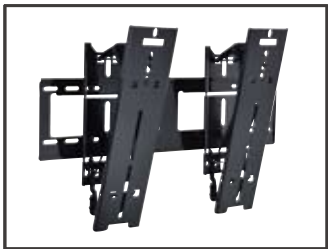

Ultra Slim™

FLAT PANEL MOUNTING SOLUTIONS

Ultra Slim Universal Wall Mounts for Ultra-Thin TVs

Nobody GETS YOU CLOSER

Introducing the world's thinnest flat panel mounting solutions, Ultra Slim™ from Peerless - a culmination of purposeful ingenuity, simplified installation and a compelling range of viewing possibilities. This comprehensive collection of ultra slim flat panel mounts is the perfect balance of aesthetics and function, delivering an amazing, close to the wall experience for any room in your home.

For the ultimate discrete installation in your home choose Ultra Slim™ only available from Peerless.

FLAT

TILT

ARTICULATING

Ultra Slim Flat

|| CLOSE

Holds TV only 8mm (0.33") from the wall
accentuating the ultra-thin screen design

Ultra Slim Tilt

|| CLOSE

Holds TV only 17mm (0.68")
from the wall accentuating
the ultra-thin screen design

// TILT

17mm

Versatile

VIEWING ANGLES

Easily adjustable screen tilt and simple installation come together to deliver a functional ultra-slim mount with understated elegance. Using an innovative hinge mechanism, the world's slimmest tilting mount positions your flat panel a mere 17mm from the wall. Forward and backward tilt ensure the perfect viewing angle, while overall extension enables convenient access to the rear of the screen.

Vertical tilt movement to ensure the ideal viewing angle

SIMPLE

Simple hook-on design for quick and easy installation

SHIFT

Side-to-side adjustment allows for perfect TV positioning

Ultra Slim Articulating