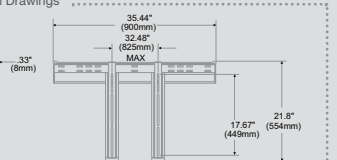

UNIVERSAL ULTRA SLIM TILT WALL MOUNT

For 37" to 65" Ultra-thin Flat Panel Screens*

SUF660P

Flat Panel Screen Size Range
37"-65"
Max Load
150lb (68kg)
Mounting Pattern
32.48"W x 17.67"H (825 x 449mm)
VESA®
Up to 800 x 400mm
Distance From the Wall
0.33" (8mm)

Technical Drawings