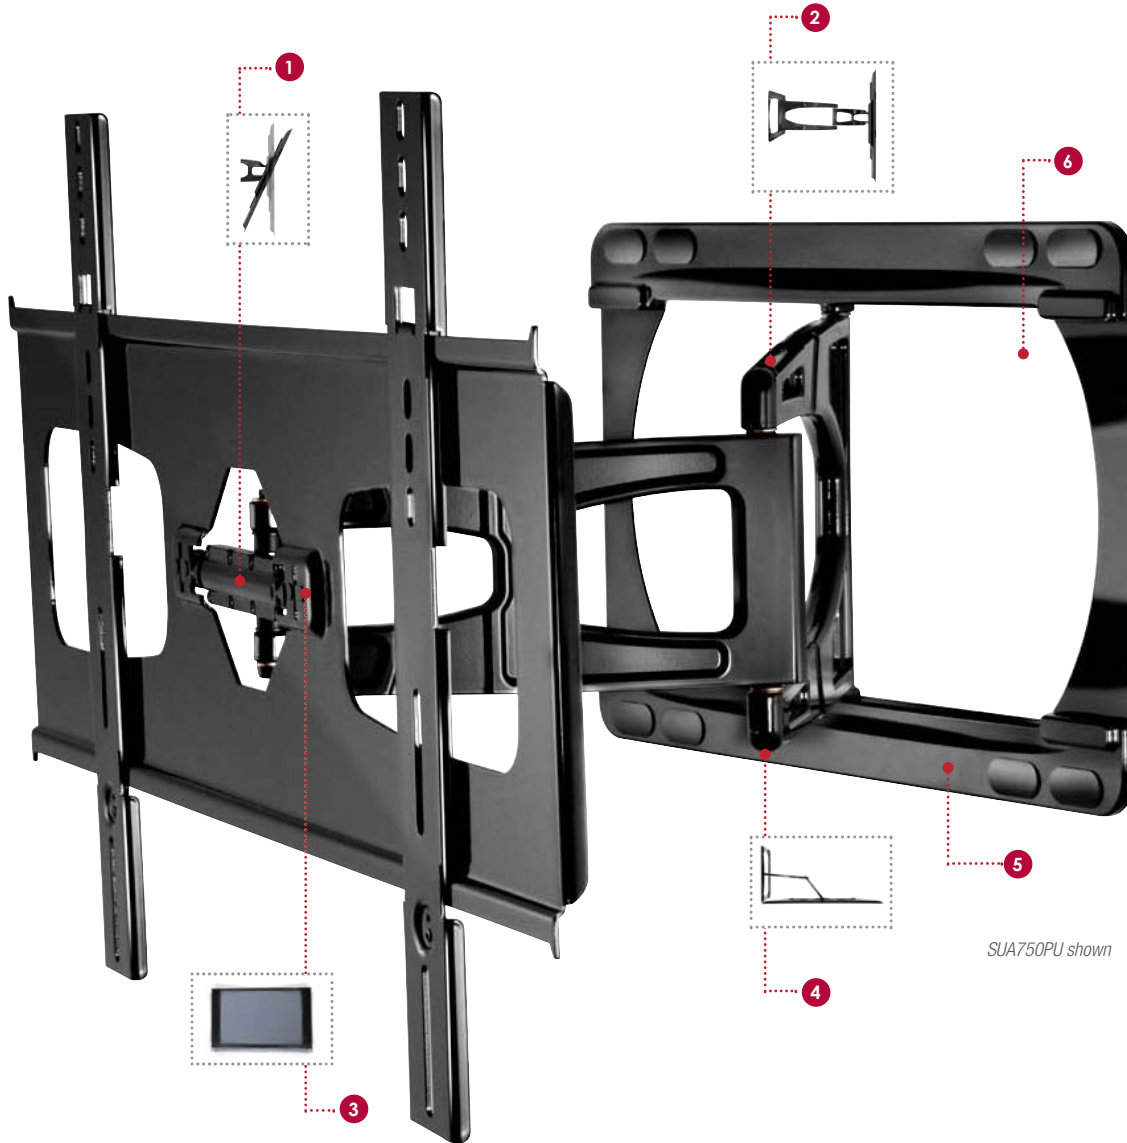

SUA750PU shown

Ultra Slim ARTICULATING

The ultra slim articulating wall mounts are the world's thinnest, and only full-motion mounts. These Peerless ultra slim mounts are lightweight, pre-assembled, and offer a hook-and-hang screen attachment that makes installation easy. After installation, the ultra slim articulating mounts will tilt, swivel and pivot the ultra thin screen into virtually any position to achieve the perfect viewing angle. Highlighted by their ultra slim design, ease of installation and full articulating function, the ultra slim articulating mounts are the simple solution for maximizing the sleek appearance of ultra-thin screens.