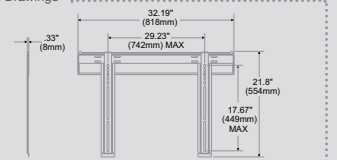

UNIVERSAL ULTRA SLIM TILT WALL MOUNT

For 32" to 56" Ultra-thin Flat Panel Screens*

SUF650P

Flat Panel Screen Size Range
32"-56"
Max Load
150lb (68kg)
Mounting Pattern
29.23"W x 17.67"H (742 x 449mm)
VESA®
Up to 600 x 400mm
Distance From the Wall
0.33" (8mm)

Technical Drawings