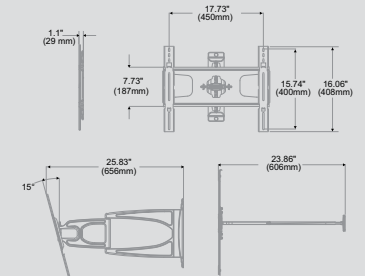

Technical Drawings