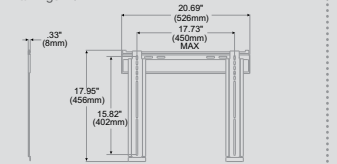

UNIVERSAL ULTRA SLIM TILT WALL MOUNT

For 23" to 46" Ultra-thin Flat Panel Screens*

SUF640P

Flat Panel Screen Size Range
23"-46"
Max Load
150lb (68kg)
Mounting Pattern
17.73"W x 15.82"H (450 x 402mm)
VESA®
Up to 400 x 400mm
Distance From the Wall
0.33" (8mm)

Technical Drawings