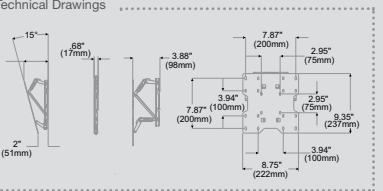

1. **1 INNOVATIVE TILT**
   Set-and-stay hinge mechanism allows for +17.5/-5° angle adjustment
2. **2 ENHANCED BACK OF SCREEN ACCESS**
   Screen extends up to 5.88" (149mm) from the wall allowing for both hands to be free for cable and power hook-up to the back of the screen
3. **3 ULTRA SLIM DESIGN**
   Holds screen 0.68" (17mm) from the wall
4. **4 EASY INSTALLATION**
   Simple hook-on design makes installation quick and easy
5. **5 PERFECT SCREEN PLACEMENT**
   Horizontal adjustment up to 8" (203mm)
6. **6 WALL ACCESS**
   Open wall plate architecture increases cable management options

UNIVERSAL ULTRA SLIM TILT WALL MOUNT

For 22" to 40" Ultra-thin Flat Panel Screens*

SUT632P

Flat Panel Screen Size Range
22"-40"
Max Load
60lb (27kg)
VESA®
75, 100, 200 x 100 and 200 x 200mm
Distance From the Wall
0.68"-3.88" (17-98mm)