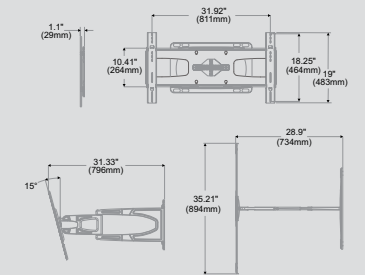

Technical Drawings