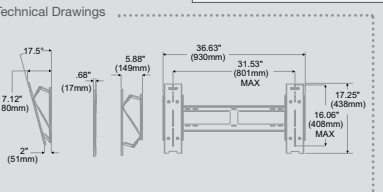

UNIVERSAL ULTRA SLIM TILT WALL MOUNT

For 37" to 60" Ultra-thin Flat Panel Screens*

SUT660P

Flat Panel Screen Size Range
37"-60"
Max Load
100lb (45kg)
Mounting Pattern
31.53" W x 16.04" H (801 x 408mm)
VESA®
Up to 800 x 400mm
Distance From the Wall
0.68"-5.88" (17-149mm)