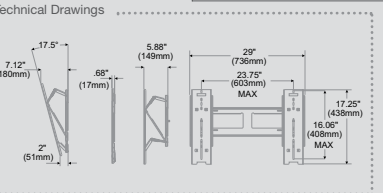

UNIVERSAL ULTRA SLIM TILT WALL MOUNT

For 32" to 46" Ultra-thin Flat Panel Screens*

SUT645P

Flat Panel Screen Size Range
32"-46"
Max Load
100lb (45kg)
Mounting Pattern
23.75" W x 16.06" H (603 x 408mm)
VESA®
Up to 600 x 400mm
Distance From the Wall
0.68"-5.88" (17-149mm)