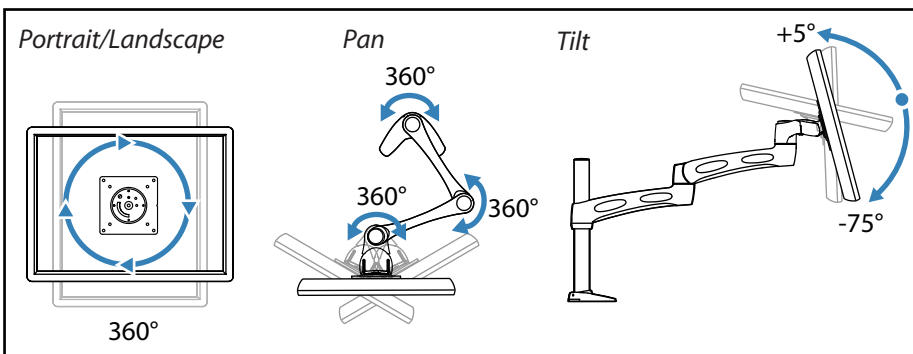

Ergotron® NF Extend

Dimensional Illustrations

Desk Mount Display Arm

Monitor depth greater than 2" (5 cm) may diminish capacity.

Maximum Display Thickness	Maximum Display Weight
2" (51 mm)	20 lbs (9.1 kg)
2-1/2" (64 mm)	17 lbs (7.7 kg)
3" (76 mm)	16 lbs (7.3 kg)
3-1/2" (90 mm)	14 lbs (6.4 kg)
4" (102 mm)	13 lbs (5.9 kg)