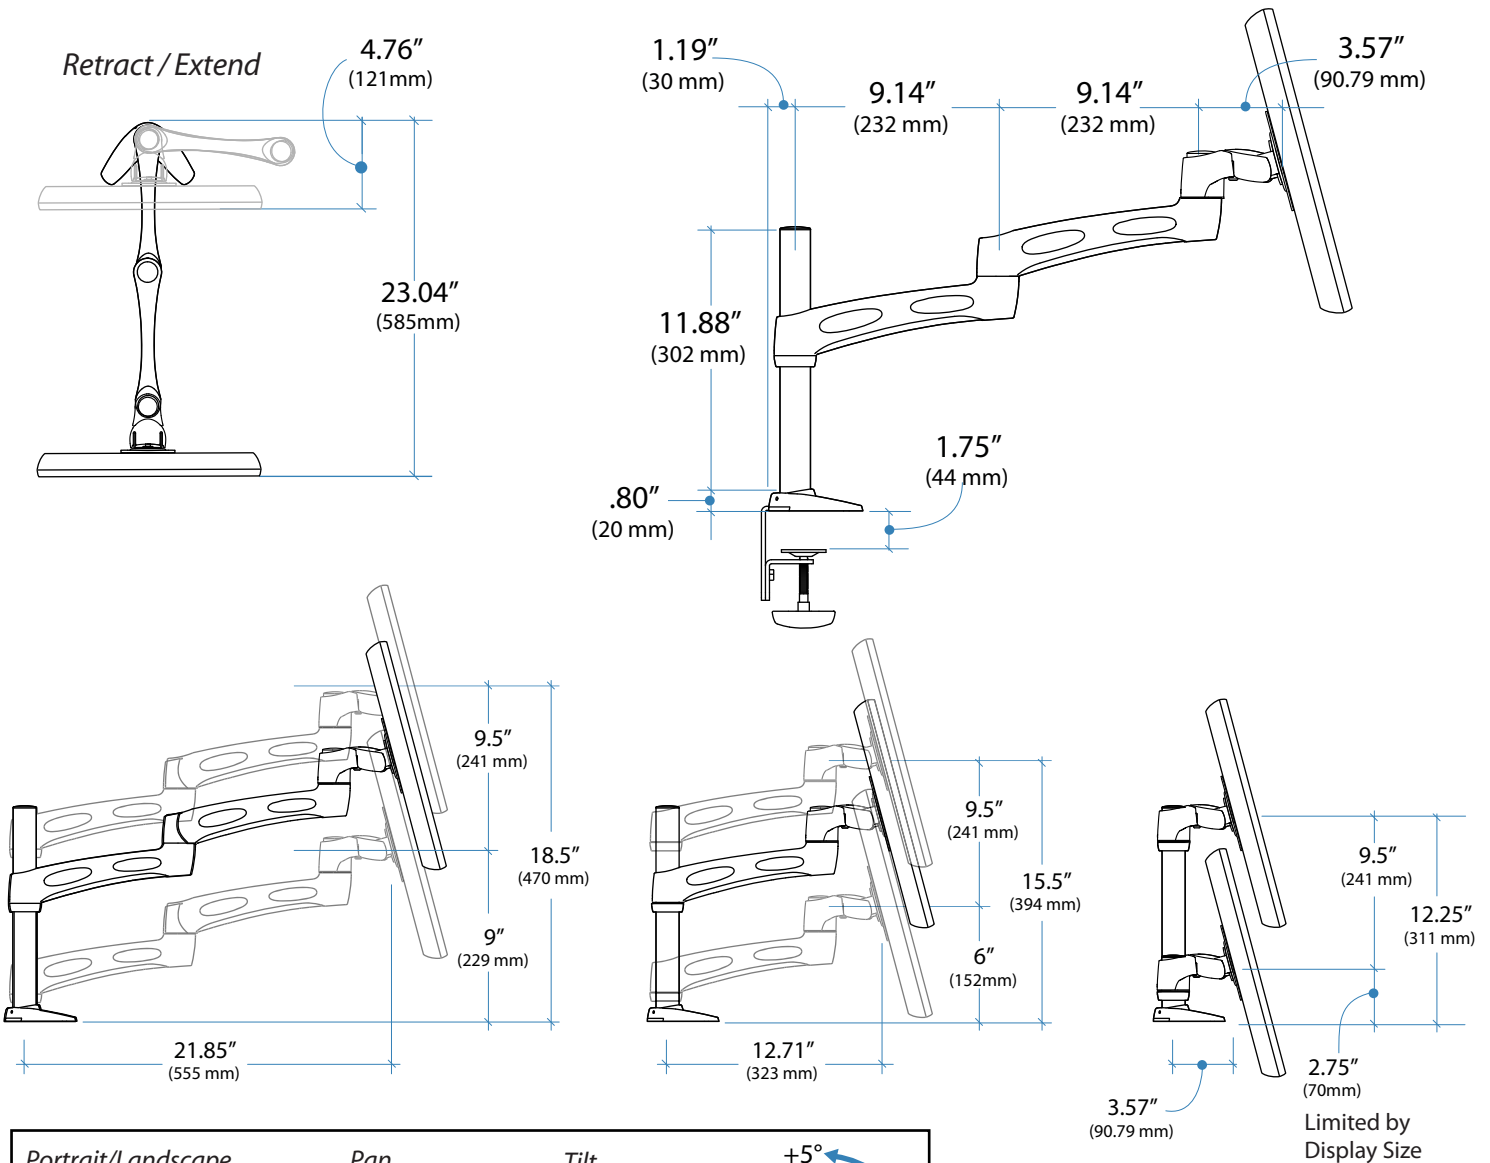

Ergotron® NF Extend

Dimensional Illustrations

Desk Mount Display Arm

Monitor depth greater than 2" (5 cm) may diminish capacity.

Maximum Display Thickness	Maximum Display Weight
2" (51 mm)	20 lbs (9.1 kg)
2-1/2" (64 mm)	17 lbs (7.7 kg)
3" (76 mm)	16 lbs (7.3 kg)
3-1/2" (90 mm)	14 lbs (6.4 kg)
4" (102 mm)	13 lbs (5.9 kg)