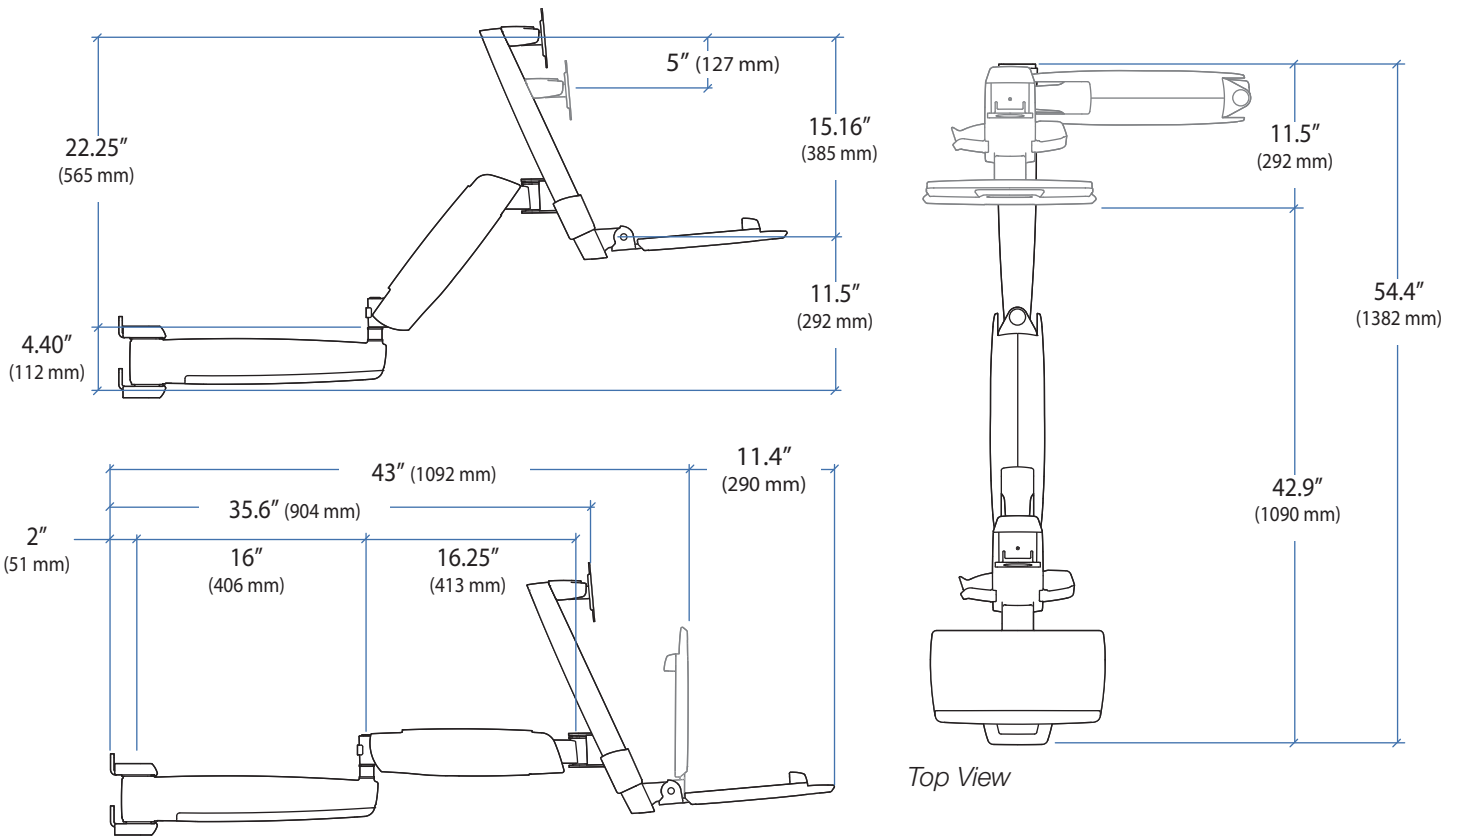

APAC Sale

Tokyo, Japan
 www.ergotron.com
 apaccustomerservice@ergotron.com

Worldwide OEM Sales

www.ergotron.com
 info.oem@ergotron.com

HD Extender Arm

Range of Motion

Wall Mount Bracket

© 2009 Ergotron, Inc. rev. 09/23/2009 DIM-HD Combo Content is subject to change without notification