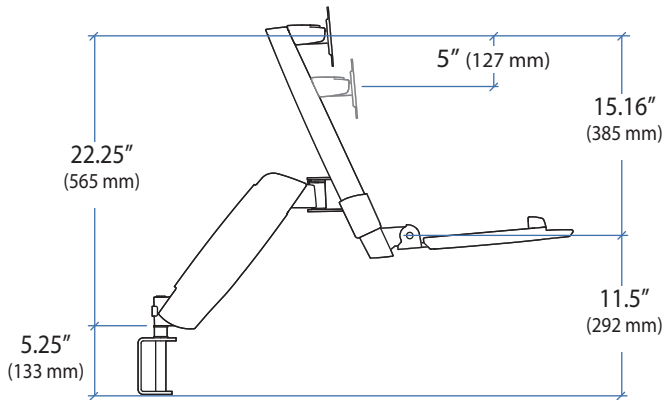

HD Combo Arm

Top View

Wall Mount Bracket

Mouse/Scanner Holder

Top View

© 2009 Ergotron, Inc. rev. 09/23/2009 DIM-HD Combo Content is subject to change without notification

Americas Sales and Corporate Headquarters

Worldwide OEM Sales

www.ergotron.com
info.oem@ergotron.com

HD Combo Arm

Range of Motion

Maximum Weight Capacity

© 2009 Ergotron, Inc. rev. 09/23/2009 DIM-HD Combo Content is subject to change without notification