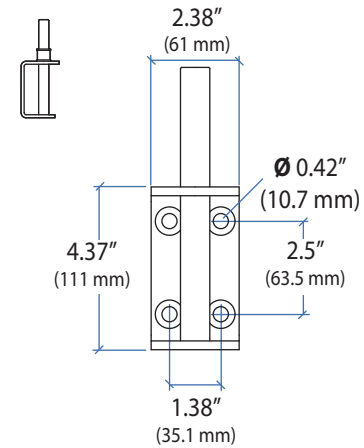

HD Combo Arm

Top View

Wall Mount Bracket

Mouse/Scanner Holder

Top View

© 2009 Ergotron, Inc. rev. 09/23/2009 DIM-HD Combo Content is subject to change without notification

Americas Sales and Corporate Headquarters