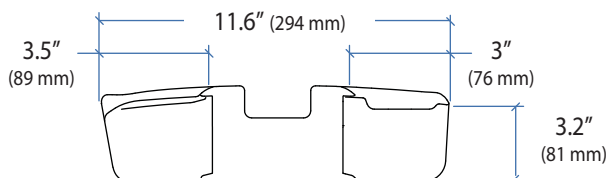

HD Combo Arm

Top View

Wall Mount Bracket

Mouse/Scanner Holder

Top View

© 2009 Ergotron, Inc. rev. 09/23/2009 DIM-HD Combo Content is subject to change without notification

Americas Sales and Corporate Headquarters