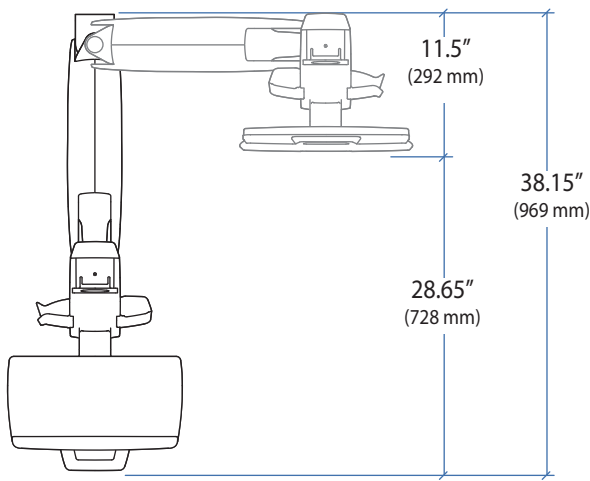

HD Combo Arm

Top View

Wall Mount Bracket

Mouse/Scanner Holder

Top View

© 2009 Ergotron, Inc. rev. 09/23/2009 DIM-HD Combo Content is subject to change without notification

Americas Sales and Corporate Headquarters

Worldwide OEM Sales

www.ergotron.com
info.oem@ergotron.com

HD Combo Arm

Range of Motion

Maximum Weight Capacity

© 2009 Ergotron, Inc. rev. 09/23/2009 DIM-HD Combo Content is subject to change without notification