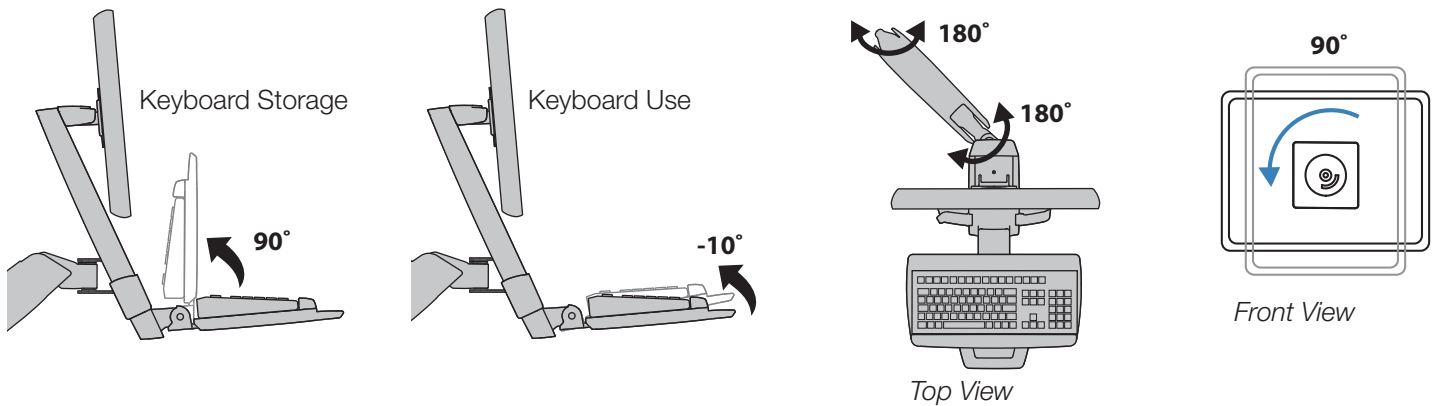

HD Combo Arm

Top View

Wall Mount Bracket

Mouse/Scanner Holder

Top View

© 2009 Ergotron, Inc. rev. 09/23/2009 DIM-HD Combo Content is subject to change without notification

Americas Sales and Corporate Headquarters

Worldwide OEM Sales

www.ergotron.com
info.oem@ergotron.com

HD Combo Arm

Range of Motion

Maximum Weight Capacity

© 2009 Ergotron, Inc. rev. 09/23/2009 DIM-HD Combo Content is subject to change without notification