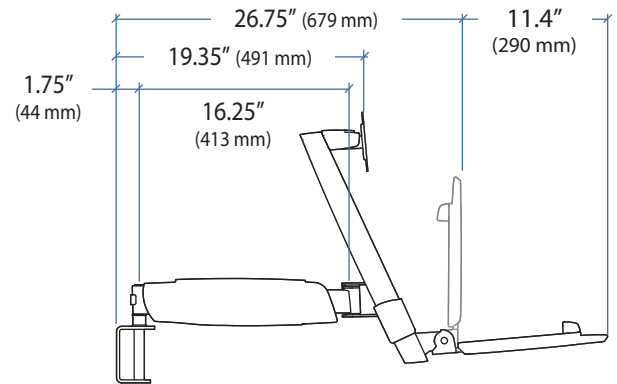

HD Combo Arm

Top View

Wall Mount Bracket

Mouse/Scanner Holder

Top View

© 2009 Ergotron, Inc. rev. 09/23/2009 DIM-HD Combo Content is subject to change without notification

Americas Sales and Corporate Headquarters