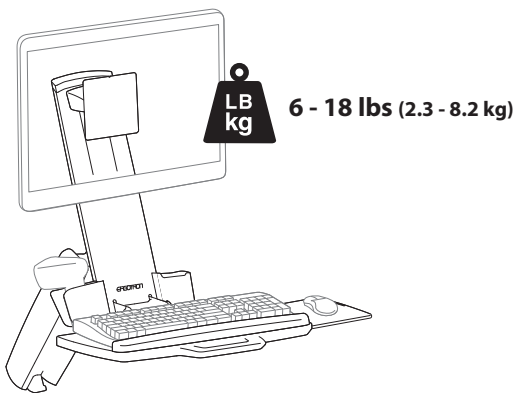

Worldwide OEM Sales

www.ergotron.com
info.oem@ergotron.com

HD Combo Arm

Range of Motion

Maximum Weight Capacity

© 2009 Ergotron, Inc. rev. 09/23/2009 DIM-HD Combo Content is subject to change without notification