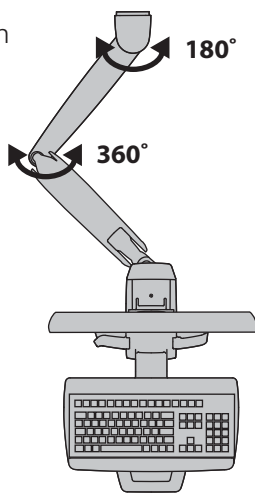

APAC Sale

Tokyo, Japan
 www.ergotron.com
 apaccustomerservice@ergotron.com

Worldwide OEM Sales

www.ergotron.com
 info.oem@ergotron.com

HD Extender Arm

Range of Motion

Wall Mount Bracket

© 2009 Ergotron, Inc. rev. 09/23/2009 DIM-HD Combo Content is subject to change without notification