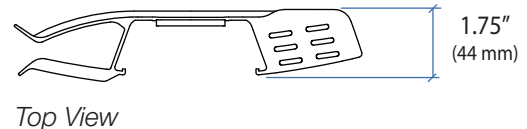

HD Combo Arm

Top View

Wall Mount Bracket

Mouse/Scanner Holder

Top View

© 2009 Ergotron, Inc. rev. 09/23/2009 DIM-HD Combo Content is subject to change without notification

Americas Sales and Corporate Headquarters