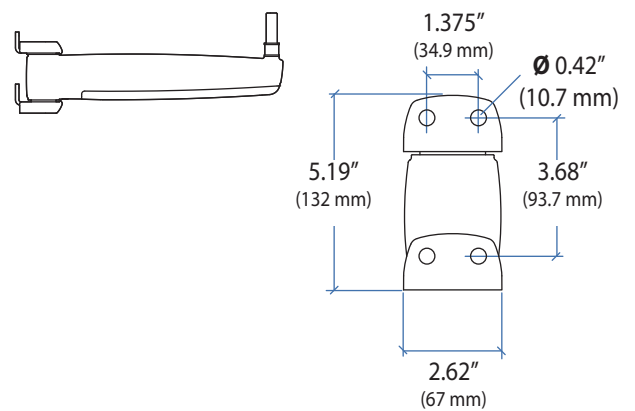

APAC Sale

Tokyo, Japan
 www.ergotron.com
 apaccustomerservice@ergotron.com

Worldwide OEM Sales

www.ergotron.com
 info.oem@ergotron.com

HD Extender Arm

Range of Motion

Wall Mount Bracket

© 2009 Ergotron, Inc. rev. 09/23/2009 DIM-HD Combo Content is subject to change without notification