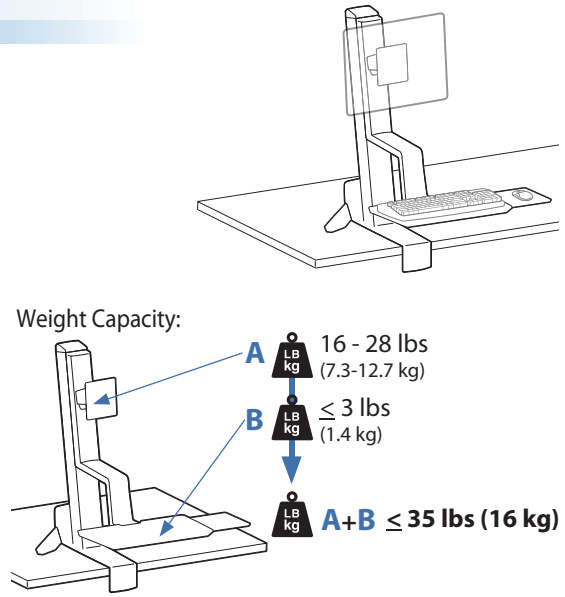

Ergotron®

WorkFit-S, Single LCD Mount, HD

Dimensional & Range of Motion Illustrations

© 2010 Ergotron, Inc. rev. 11/01/2010 DIM-WorkFit-S Content is subject to change without notification

Americas Sales and Corporate Headquarters