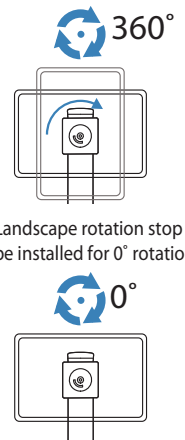

Ergotron®

WorkFit-S, Single LCD Mount, HD

Dimensional & Range of Motion Illustrations

© 2010 Ergotron, Inc. rev. 11/01/2010 DIM-WorkFit-S Content is subject to change without notification

Americas Sales and Corporate Headquarters