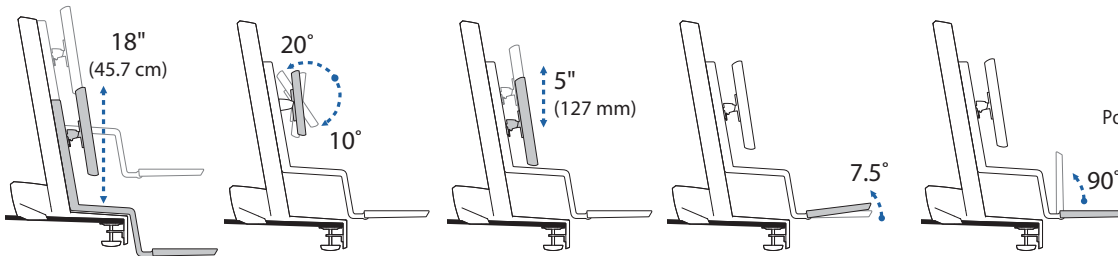

Ergotron®

WorkFit-S, Single LCD Mount, HD

Dimensional & Range of Motion Illustrations

© 2010 Ergotron, Inc. rev. 11/01/2010 DIM-WorkFit-S Content is subject to change without notification

Americas Sales and Corporate Headquarters