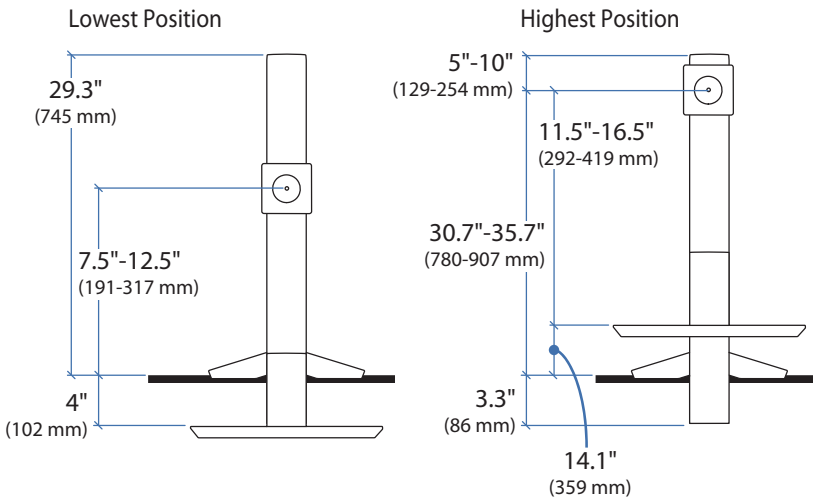

Ergotron®

WorkFit-S, Single LCD Mount, HD

Dimensional & Range of Motion Illustrations

© 2010 Ergotron, Inc. rev. 11/01/2010 DIM-WorkFit-S Content is subject to change without notification

Americas Sales and Corporate Headquarters