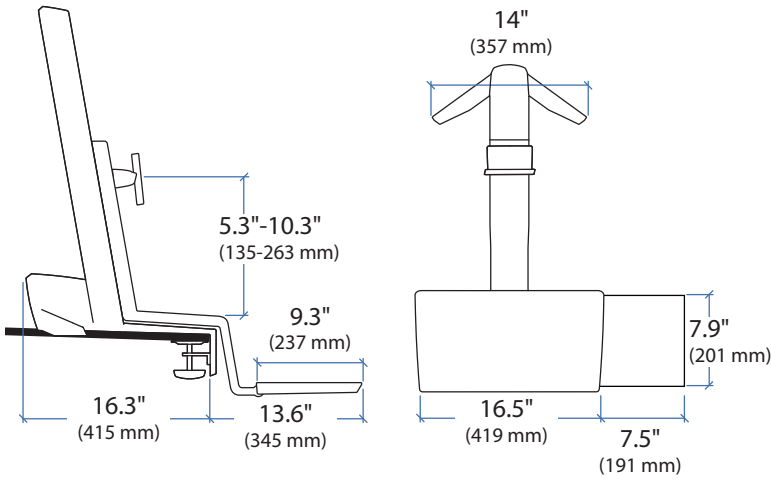

Ergotron®

WorkFit-S, Single LCD Mount, HD

Dimensional & Range of Motion Illustrations

© 2010 Ergotron, Inc. rev. 11/01/2010 DIM-WorkFit-S Content is subject to change without notification

Americas Sales and Corporate Headquarters