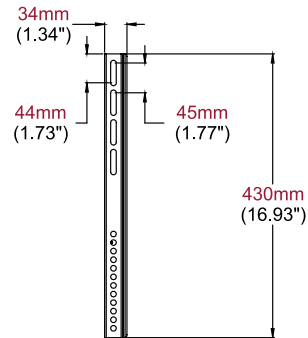

TRWS310/BK

tru•vue™

Large Flat-to-Wall Mount

For 32" to 56" LCD & Plasma Displays

Easily install larger screens with this simple, intuitive mounting solution. Cables are easily managed behind the screen with access ports in the wall plate. Effortlessly achieve the desired screen position with smooth sliding along the mount's horizontal wall plate rails.

Display size: 32-56"

Max load: 70kg (154lbs)

FEATURES

- Fits 32" to 56" Flat Panel TVs with VESA® mounting patterns up to 700x400mm
- Level installation ensured with built-in spirit level
- Simple hook-on design for quick and easy installation
- Includes all necessary wall mounting and TV attachment hardware
- Smooth matt black finish for a discreet and unobtrusive appearance
- 5-year warranty

WALL PLATE

FRONT VIEW

SIDE VIEW

VERTICAL ADAPTOR

| Part No. | For Screen Sizes | Product Description | Retail barcode | Outer carton qty | Outer carton barcode |
|------------|------------------|---------------------|----------------|------------------|----------------------|
| TRWS310/BK | 32-56" | Flat-to-Wall Mount | 735029274582 | 5pcs | 10735029274589 |