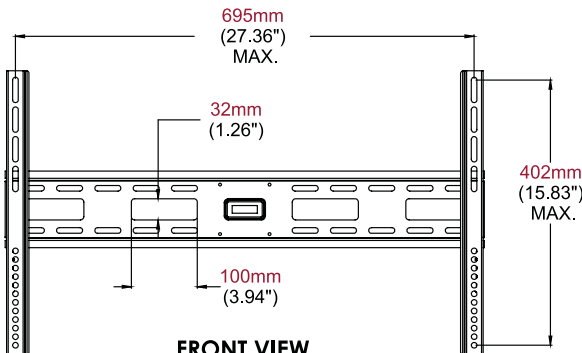

TRWS310/BK

tru•vue™

Large Flat-to-Wall Mount

For 32" to 56" LCD & Plasma Displays

Easily install larger screens with this simple, intuitive mounting solution. Cables are easily managed behind the screen with access ports in the wall plate. Effortlessly achieve the desired screen position with smooth sliding along the mount's horizontal wall plate rails.

Display size: 32-56"

Max load: 70kg (154lbs)

FEATURES

- Fits 32" to 56" Flat Panel TVs with VESA® mounting patterns up to 700x400mm
- Level installation ensured with built-in spirit level
- Simple hook-on design for quick and easy installation
- Includes all necessary wall mounting and TV attachment hardware
- Smooth matt black finish for a discreet and unobtrusive appearance
- 5-year warranty

WALL PLATE

FRONT VIEW

SIDE VIEW

VERTICAL ADAPTOR

| Part No. | For Screen Sizes | Product Description | Retail barcode | Outer carton qty | Outer carton barcode |
|------------|------------------|---------------------|----------------|------------------|----------------------|
| TRWS310/BK | 32-56" | Flat-to-Wall Mount | 735029274582 | 5pcs | 10735029274589 |