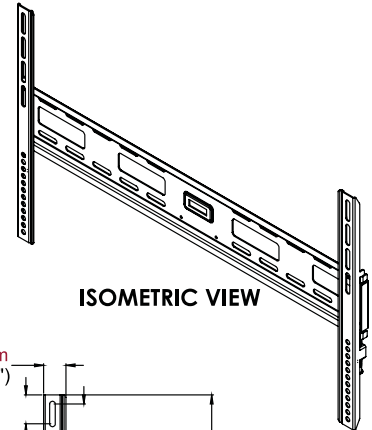

TRWS310/BK

tru•vue™

Large Flat-to-Wall Mount

For 32" to 56" LCD & Plasma Displays

Easily install larger screens with this simple, intuitive mounting solution. Cables are easily managed behind the screen with access ports in the wall plate. Effortlessly achieve the desired screen position with smooth sliding along the mount's horizontal wall plate rails.

Display size: 32-56"

Max load: 70kg (154lbs)

FEATURES

- Fits 32" to 56" Flat Panel TVs with VESA® mounting patterns up to 700x400mm
- Level installation ensured with built-in spirit level
- Simple hook-on design for quick and easy installation
- Includes all necessary wall mounting and TV attachment hardware
- Smooth matt black finish for a discreet and unobtrusive appearance
- 5-year warranty

WALL PLATE

FRONT VIEW

SIDE VIEW

VERTICAL ADAPTOR

| Part No. | For Screen Sizes | Product Description | Retail barcode | Outer carton qty | Outer carton barcode |
|------------|------------------|---------------------|----------------|------------------|----------------------|
| TRWS310/BK | 32-56" | Flat-to-Wall Mount | 735029274582 | 5pcs | 10735029274589 |