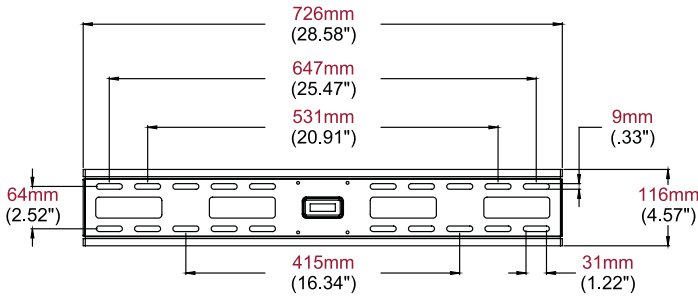

TRWS310/BK

tru•vue™

Large Flat-to-Wall Mount

For 32" to 56" LCD & Plasma Displays

Easily install larger screens with this simple, intuitive mounting solution. Cables are easily managed behind the screen with access ports in the wall plate. Effortlessly achieve the desired screen position with smooth sliding along the mount's horizontal wall plate rails.

Display size: 32-56"

Max load: 70kg (154lbs)

FEATURES

- Fits 32" to 56" Flat Panel TVs with VESA® mounting patterns up to 700x400mm
- Level installation ensured with built-in spirit level
- Simple hook-on design for quick and easy installation
- Includes all necessary wall mounting and TV attachment hardware
- Smooth matt black finish for a discreet and unobtrusive appearance
- 5-year warranty

WALL PLATE

FRONT VIEW

SIDE VIEW

VERTICAL ADAPTOR

| Part No. | For Screen Sizes | Product Description | Retail barcode | Outer carton qty | Outer carton barcode |
|------------|------------------|---------------------|----------------|------------------|----------------------|
| TRWS310/BK | 32-56" | Flat-to-Wall Mount | 735029274582 | 5pcs | 10735029274589 |