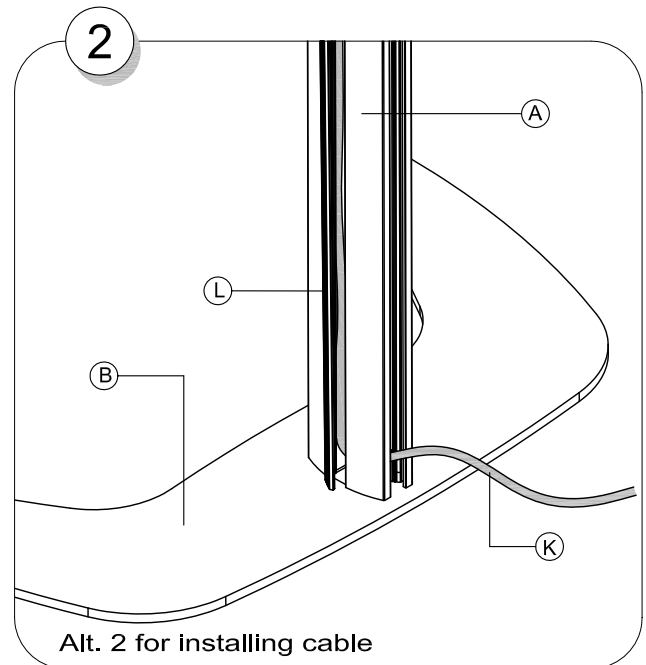

# SMS FLATSCREEN FL ST

Contents

A.	Pillar		1
B.	Floor mounting plate		1
C.	Plastic Cap		1
D.	Tilt		1
E.	Screws M8x20		2
F.	Nuts		2
G.	Screws M5X20		4
H.	Safety Screw		1
I.	Vesa Plate 75X75 / 100X100		1
J.	Screws M4X20		4
K.	Cable		2
L.	Plastic cover		1
M.	Allen Keys		3
N.	Flat Screen ( Not included )		
O.	Screw Driver ( Not included )		