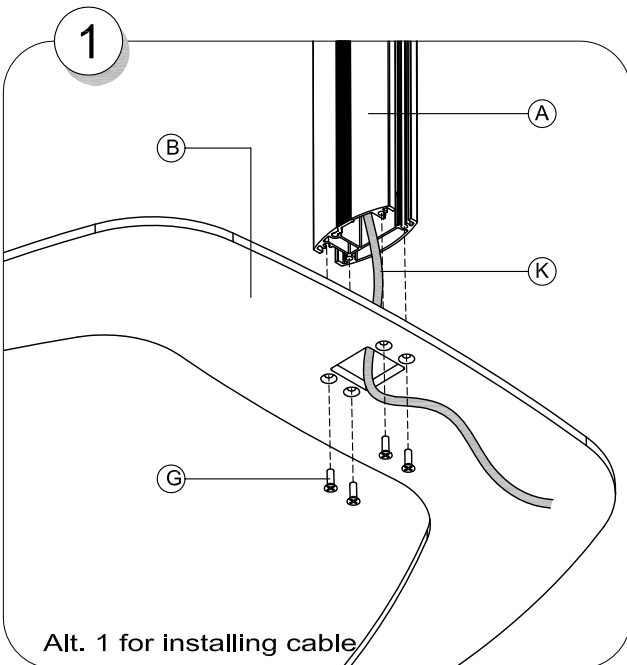

# SMS FLATSCREEN FL ST

Contents

A.	Pillar		1
B.	Floor mounting plate		1
C.	Plastic Cap		1
D.	Tilt		1
E.	Screws M8x20		2
F.	Nuts		2
G.	Screws M5X20		4
H.	Safety Screw		1
I.	Vesa Plate 75X75 / 100X100		1
J.	Screws M4X20		4
K.	Cable		2
L.	Plastic cover		1
M.	Allen Keys		3
N.	Flat Screen ( Not included )		
O.	Screw Driver ( Not included )		