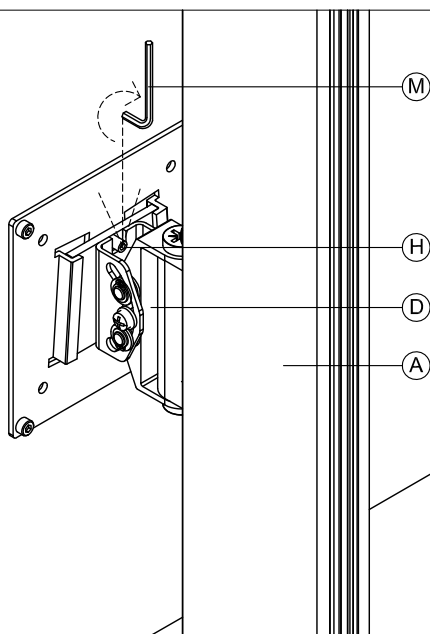

# SMS FLATSCREEN FL ST

Contents

A.	Pillar		1
B.	Floor mounting plate		1
C.	Plastic Cap		1
D.	Tilt		1
E.	Screws M8x20		2
F.	Nuts		2
G.	Screws M5X20		4
H.	Safety Screw		1
I.	Vesa Plate 75X75 / 100X100		1
J.	Screws M4X20		4
K.	Cable		2
L.	Plastic cover		1
M.	Allen Keys		3
N.	Flat Screen ( Not included )		
O.	Screw Driver ( Not included )		

3

4

5

6

7

8