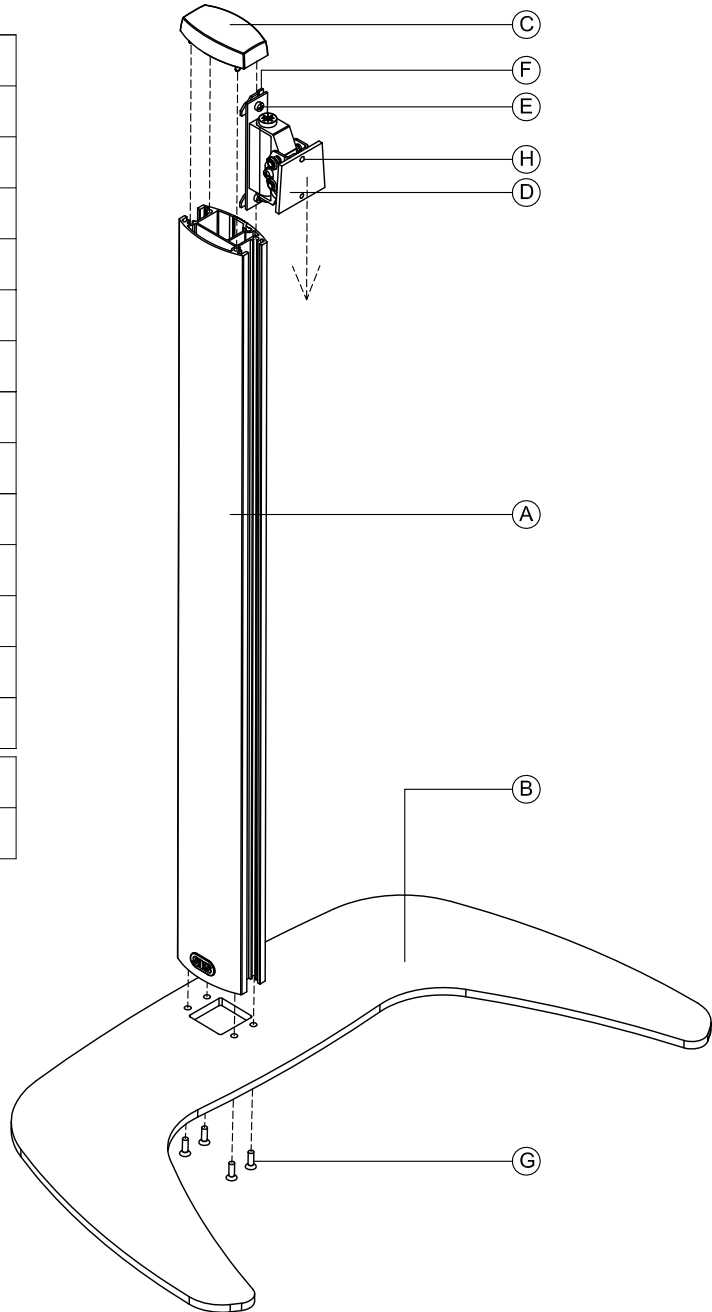

# SMS FLATSCREEN FL ST

Contents

A.	Pillar		1
B.	Floor mounting plate		1
C.	Plastic Cap		1
D.	Tilt		1
E.	Screws M8x20		2
F.	Nuts		2
G.	Screws M5X20		4
H.	Safety Screw		1
I.	Vesa Plate 75X75 / 100X100		1
J.	Screws M4X20		4
K.	Cable		2
L.	Plastic cover		1
M.	Allen Keys		3
N.	Flat Screen ( Not included )		
O.	Screw Driver ( Not included )		

3

4

5

6

7

8