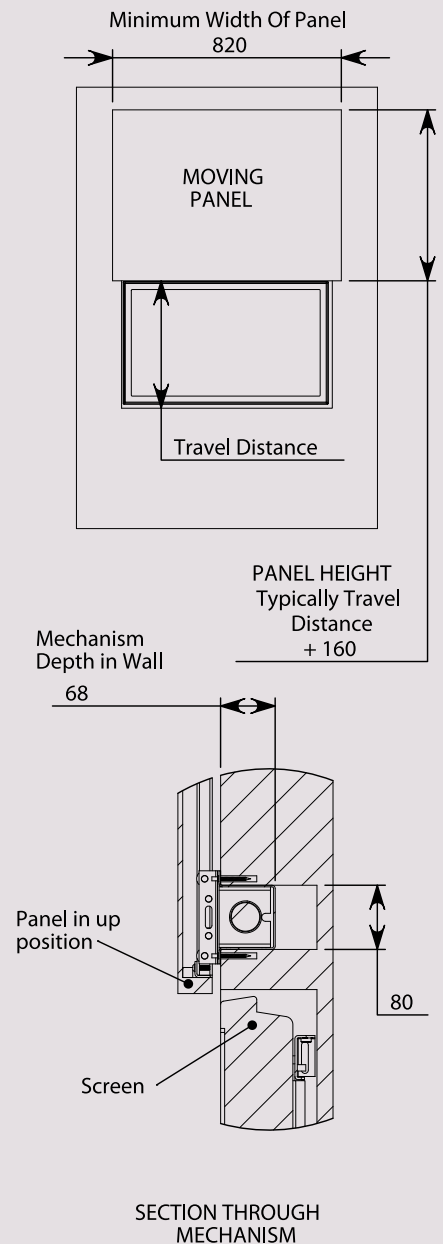

PIC-Picture Lift

The Picture Lift mechanism allows a flat screen television to be concealed in a recess behind a piece of artwork. A range of travel options are available to allow any screen from 32" to 50" to be concealed. The single panel or picture can either raise or lower to reveal the screen – a brilliantly simple mechanism to conceal a screen in a wall.

Design Highlights

- Range of Travel Distances
- Smooth Quiet Motion
- Option to Combine with a Motorised Bracket
- Complete Sheet Metal Cassette Ensures Simple Installation

Options

- Beo 4 Control Option
- 3 Standard Size Options Available

Technical Specification

Specification

Depth in Wall:	68mm
Maximum Weight of Moving Panel:	10kg
Shipping Dimensions (WxDxH)	1000 x 300 x 220mm
Shipping Weight:	17kg