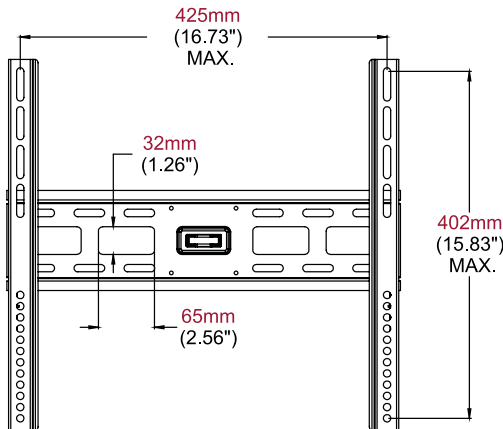

# Medium/Large Flat-to-Wall Mount

For 26" to 46" LCD Displays

Create a sleek and stylish flat panel installation with this easy to install low-profile flat wall mount. Its design is simple and intuitive to use - just attach the wall plate, attach the screen adaptors to the flat panel and hook onto the wall plate. Cables are easily managed behind the screen with large access ports in the wall plate.

## FEATURES

- Fits 26" to 46" LCD TVs with VESA® mounting patterns up to 400x400mm
- Level installation ensured with built-in spirit level
- Simple hook-on design for quick and easy installation
- Includes all necessary wall mounting and TV attachment hardware
- Smooth matt black finish for a discreet and unobtrusive appearance
- 5-year warranty

Display size: 26-46"

Max load: 40kg (88lbs)

Part No.	For Screen Sizes	Product Description	Retail barcode	Outer carton qty	Outer carton barcode
TRWS211/BK	26-46"	Flat-to-Wall Mount	735029274575	5pcs	10735029274572