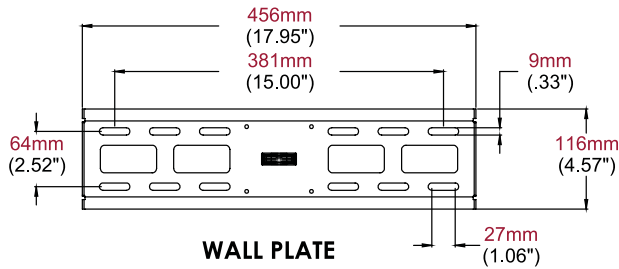

# Medium/Large Flat-to-Wall Mount

For 26" to 46" LCD Displays

Create a sleek and stylish flat panel installation with this easy to install low-profile flat wall mount. Its design is simple and intuitive to use - just attach the wall plate, attach the screen adaptors to the flat panel and hook onto the wall plate. Cables are easily managed behind the screen with large access ports in the wall plate.

## FEATURES

- Fits 26" to 46" LCD TVs with VESA® mounting patterns up to 400x400mm
- Level installation ensured with built-in spirit level
- Simple hook-on design for quick and easy installation
- Includes all necessary wall mounting and TV attachment hardware
- Smooth matt black finish for a discreet and unobtrusive appearance
- 5-year warranty

Display size: 26-46"

Max load: 40kg (88lbs)

Part No.	For Screen Sizes	Product Description	Retail barcode	Outer carton qty	Outer carton barcode
TRWS211/BK	26-46"	Flat-to-Wall Mount	735029274575	5pcs	10735029274572