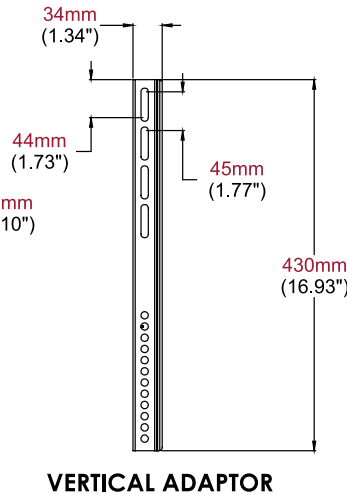

# Medium/Large Flat-to-Wall Mount

For 26" to 46" LCD Displays

Create a sleek and stylish flat panel installation with this easy to install low-profile flat wall mount. Its design is simple and intuitive to use - just attach the wall plate, attach the screen adaptors to the flat panel and hook onto the wall plate. Cables are easily managed behind the screen with large access ports in the wall plate.

## FEATURES

- Fits 26" to 46" LCD TVs with VESA® mounting patterns up to 400x400mm
- Level installation ensured with built-in spirit level
- Simple hook-on design for quick and easy installation
- Includes all necessary wall mounting and TV attachment hardware
- Smooth matt black finish for a discreet and unobtrusive appearance
- 5-year warranty

Display size: 26-46"

Max load: 40kg (88lbs)

Part No.	For Screen Sizes	Product Description	Retail barcode	Outer carton qty	Outer carton barcode
TRWS211/BK	26-46"	Flat-to-Wall Mount	735029274575	5pcs	10735029274572