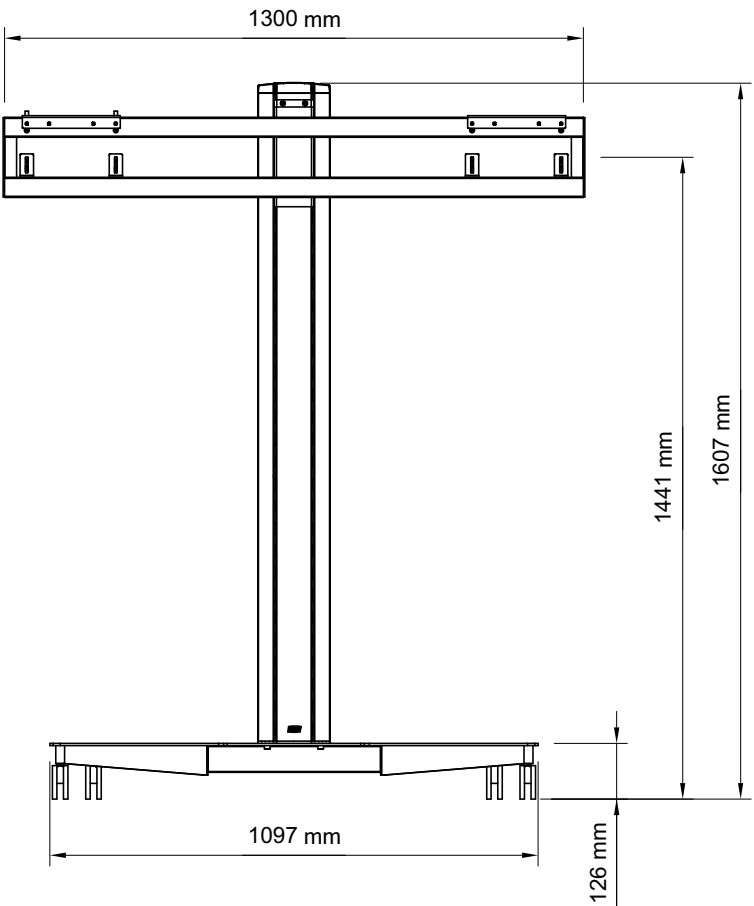

SMS Flatscreen X FM M1455 Conference Dimensions  
2010-02-01

SMS Flatscreen X FM M605 Motorized Conference Dimensions  
2010-02-05