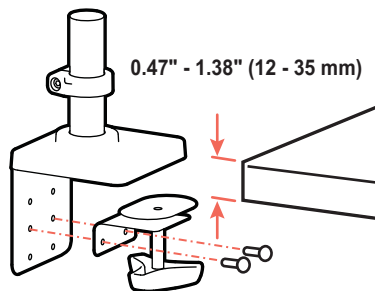

LX Pro Arm Single Display Desk Mount

DIMENSIONS

Desk Thickness

Download additional resources at ergotron.com

USA & Canada Sales & Corporate Headquarters: St. Paul, MN USA / 800.888.8458 / +1.651.681.7600 / insidesales@ergotron.com