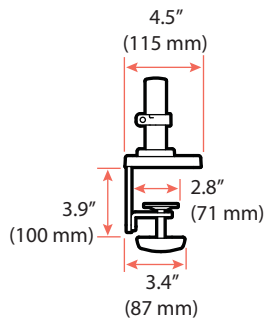

LX Pro Arm Single Display Desk Mount

DIMENSIONS

Desk Thickness

Download additional resources at ergotron.com

USA & Canada Sales & Corporate Headquarters: St. Paul, MN USA / 800.888.8458 / +1.651.681.7600 / insidesales@ergotron.com