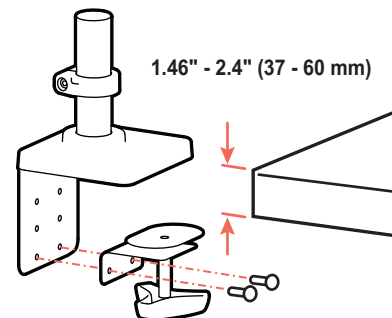

LX Pro Arm Single Display Desk Mount

DIMENSIONS

Desk Thickness

Download additional resources at ergotron.com

USA & Canada Sales & Corporate Headquarters: St. Paul, MN USA / 800.888.8458 / +1.651.681.7600 / insidesales@ergotron.com