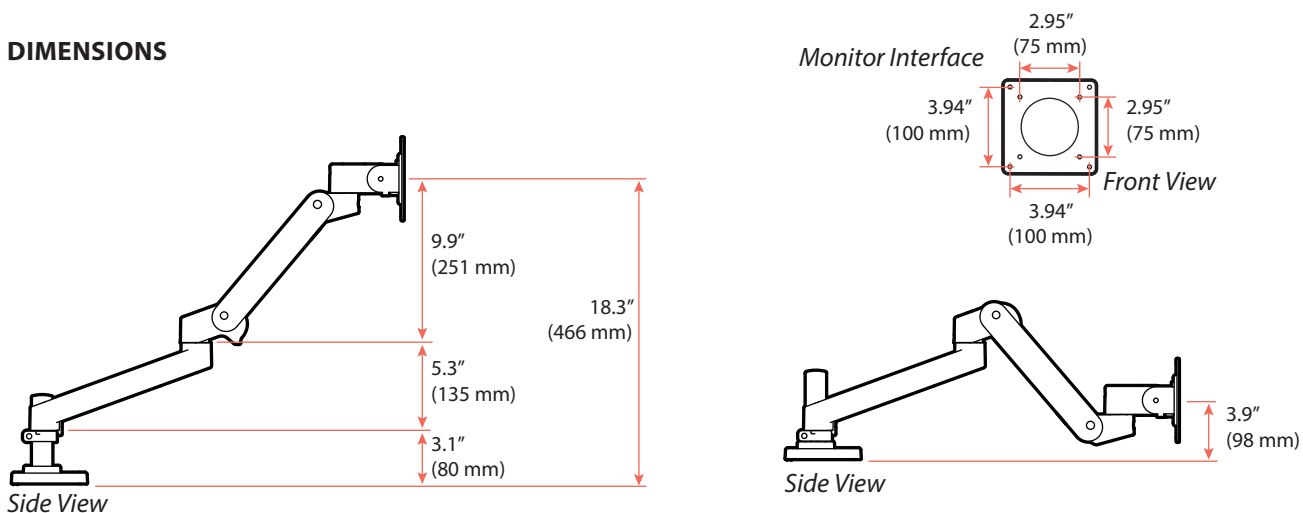

DIMENSIONS

Download additional resources at ergotron.com

USA & Canada Sales & Corporate Headquarters: St. Paul, MN USA / 800.888.8458 / +1.651.681.7600 / insidesales@ergotron.com

EMEA Sales: Amersfoort, The Netherlands / +31.33.45.45.600 / info.eu@ergotron.com

APAC Sales: Sydney, Australia / apaccustomerservice@ergotron.com

LATAM Sales: info.latam@ergotron.com

Worldwide Custom Sales: custom@ergotron.com

Ergotron devices are not intended to cure, treat, mitigate or prevent any disease. Patent information available at www.ergotron.com/patents

© 2024 Ergotron, Inc. rev. 11/12/2024 DIM-LXproArm **Content is subject to change without notification**