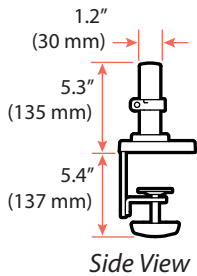

LX Pro Arm Single Display Desk Mount

DIMENSIONS

Desk Thickness

Download additional resources at ergotron.com

USA & Canada Sales & Corporate Headquarters: St. Paul, MN USA / 800.888.8458 / +1.651.681.7600 / insidesales@ergotron.com