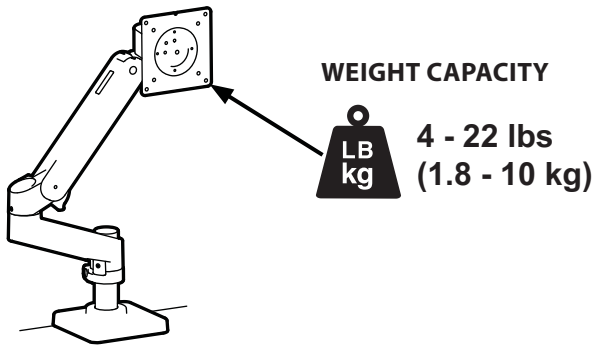

LX Pro Arm Single Display Desk Mount

RANGE OF MOTION

DIMENSIONS

Download additional resources at ergotron.com

USA & Canada Sales & Corporate Headquarters: St. Paul, MN USA / 800.888.8458 / +1.651.681.7600 / insidesales@ergotron.com