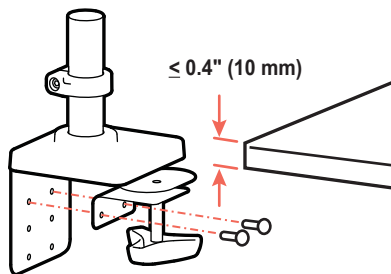

LX Pro Arm Single Display Desk Mount

DIMENSIONS

Desk Thickness

Download additional resources at ergotron.com

USA & Canada Sales & Corporate Headquarters: St. Paul, MN USA / 800.888.8458 / +1.651.681.7600 / insidesales@ergotron.com