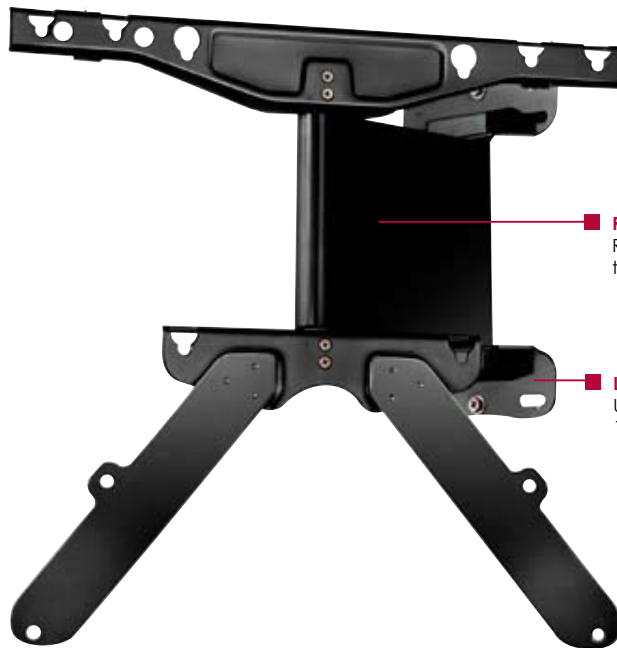

## Ultra Slim Motorized Wall Mount

For 23" to 46" Ultra-thin Flat Panel Displays \*

Create the perfect viewing angle with the touch of a button! Ideal for the latest generation of ultra-thin flat panel displays, the MOWV241/BK Motorized Wall Mount adds the convenience of remote control operation to a low-profile design. Quietly and easily adjust the position of the display from a distance; the included remote allows for infinite positioning of the display and up to three memory preset positions ensuring quick adjustments back to preferred viewing angles. The near silent motor operation complements the slim, contemporary look and function of the mount while the automatic display centering and wall detection ensures that the display is perfectly centered and avoids unwanted contact with walls.

Display size: 23"-46"

Max load: 110lb (50kg)

### FEATURES

- Pivots up to 40° (20° in each direction)
- Ultra-slim low profile retracts to only 1.375" (34.9mm) and extends up to 8.375" (212.7mm) from the wall
- Remote control operation with up to three memory preset positions
- Automatic display centering and wall detection
- Near silent (25dB) motor operation
- VESA® 200 x 200, 300 x 300 and 400 x 400mm mounting hole patterns

#### LOW PROFILE

Ultra-Slim profile holds display only 1.375" (34.9mm) from the wall

\* Designed exclusively for use with ultra-thin displays 2" (51 mm) deep or less

Flat against the wall

Fully extended

Pivots up to 40° (20° in each direction)