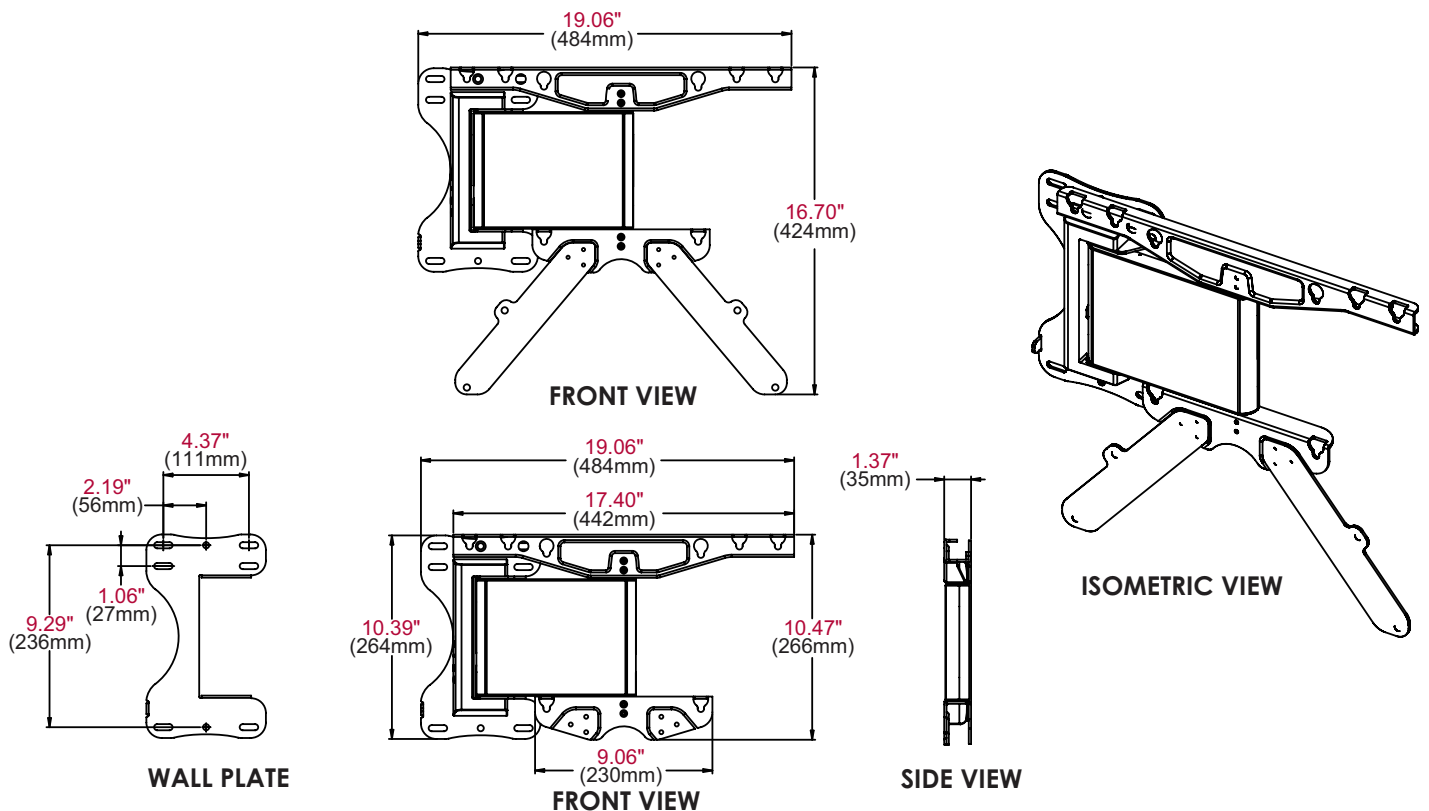

#### LOW PROFILE

Ultra-Slim profile holds display only 1.375" (34.9mm) from the wall

\* Designed exclusively for use with ultra-thin displays 2" (51 mm) deep or less

Flat against the wall

Fully extended

Pivots up to 40° (20° in each direction)

## Product Specifications

	DIMENSIONS (W x H x D)	PRODUCT WEIGHT	LOAD CAPACITY	FINISH	AVAILABLE COLORS
<b>MOWV241/BK</b>	19.06" x 16.70" x 1.375"-8.375" (484 x 424 x 34.9-212.7mm)	9.965lb (4.52kg)	110lb (50kg)	Scratch Resistant Fused Epoxy	Gloss Black

## Package Specifications

	PACKAGE SIZE (W x H x D)	PACKAGE SHIP WEIGHT	PACKAGE UPC CODE	PACKAGE CONTENTS	UNITS IN PACKAGE
<b>MOWV241/BK</b>	20.63" x 12.63" x 2.38" (524 x 320.8 x 60.5mm)	26lb (11.8kg)	735029274964	Wall mount and hardware for attaching display	1

All dimensions = inch (mm)