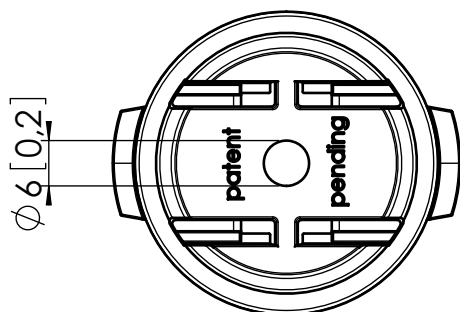

Product data sheet

Dimensions in mm [inch]

ASSY WALLMOUNT

MOUNTING MATERIALS:

- 1X DIN7997-Z COUNTERSUNK WOOD SCREW 4 X 50
- 1X FISHER PLUG UX6 X 35

00	22-07-2010	2010-01 RELEASE FOR PRODUCTION
----	------------	--------------------------------