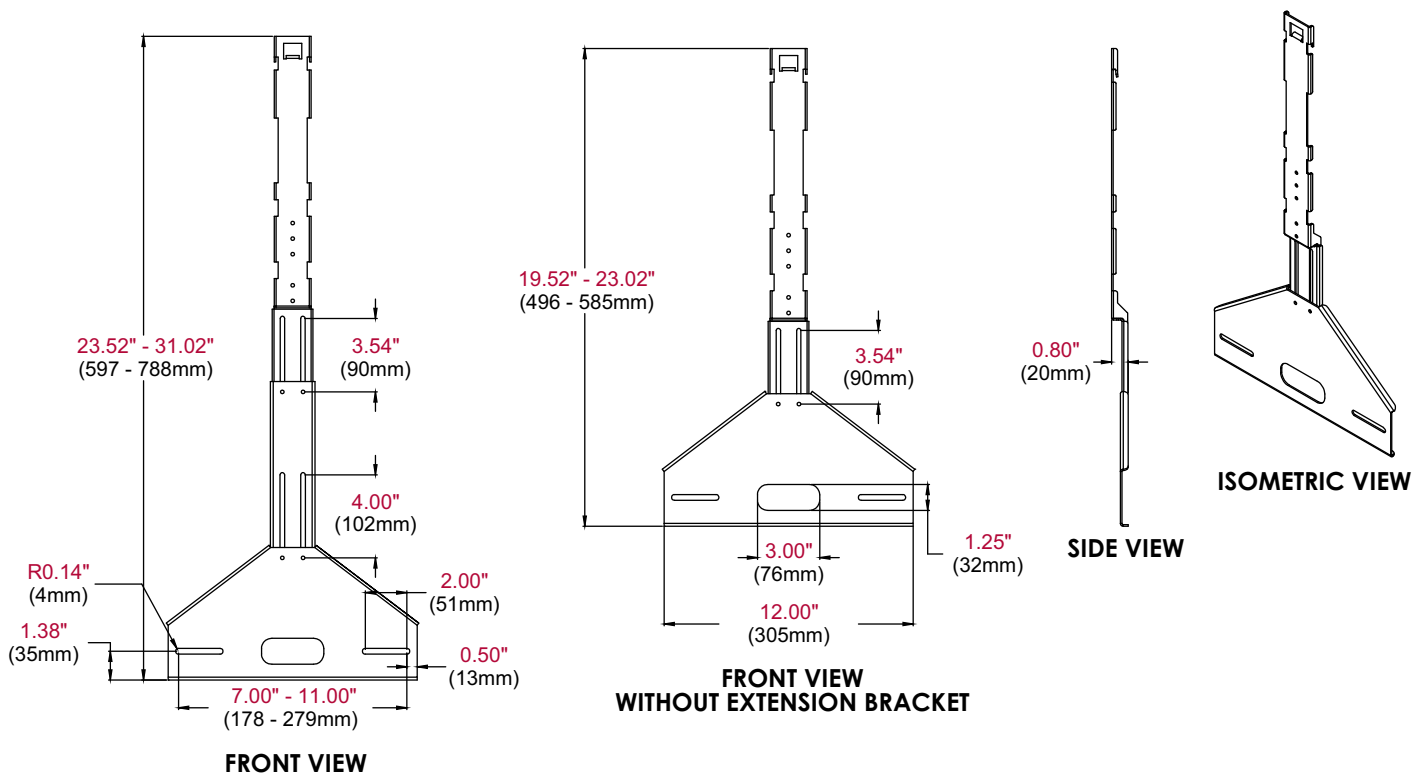

Model Numbers

WARRANTY: Limited 5-year

ACC-SB: Soundbar/Center Channel Accessory Mount for Peerless SUA745PU, SUA750PU and SUA765PU Models

Product Specifications

	DIMENSIONS (W x H x D)	PRODUCT WEIGHT	LOAD CAPACITY	FINISH	AVAILABLE COLORS
ACC-SB	12" x 19.52"-31.02" x 0.80" (305 x 496-788 x 20mm)	2.5lb (1.13kg)	25lb (11kg)*	TGIC Polyester Powder Coat	Gloss Black

Package Specifications

	PACKAGE SIZE (W x H x D)	PACKAGE SHIP WEIGHT	PACKAGE UPC CODE	PACKAGE CONTENTS	UNITS IN PACKAGE
ACC-SB	7.75" x 3.625" x 19.75" (196.85 x 90.075 x 501.65mm)	3.5lb (1.59kg)	735029278160	Instructions, Speaker Mount, Attachment Hardware	1

* Load of the soundbar mount, the speaker and the flat panel should not exceed the recommended weight load for the SUA mount

All dimensions = inch (mm)

ARCHITECTS SPECIFICATIONS

Soundbar/Center Channel Accessory Mount for Peerless SUA745PU, SUA750PU and SUA765PU models shall be a Peerless model ACC-SB and shall be installed where indicated on the plans. It shall be constructed of heavy gauge cold rolled steel and finished with scratch resistant black fused epoxy. Assembly and installation shall be done according to instructions provided by the manufacturer.

Peerless Industries, Inc. ■ 2300 White Oak Circle ■ Aurora, IL 60502 ■ (800) 865-2112 ■ (630) 375-5100 ■ Fax: (800) 359-6500 ■ www.peerless-av.com

Visit www.peerlessmounts.com to see the complete line of AV solutions from Peerless, including flat panel mounts, projector mounts, carts/stands, furniture, cables, screen cleaners and a full assortment of accessories.