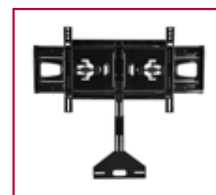

Extended
Shown with SUA765PU