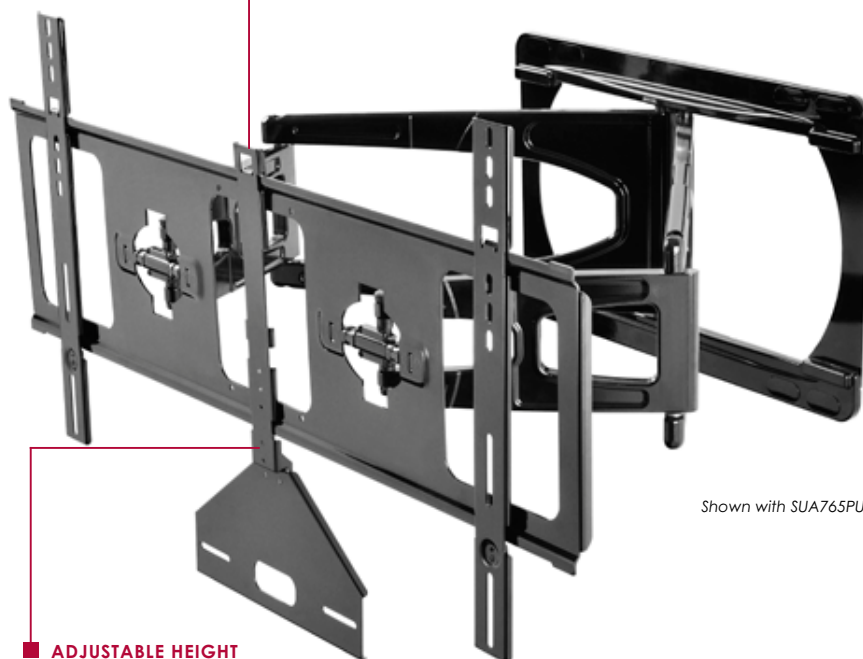

ACC-SB

Soundbar/Center Channel Accessory Mount

For Peerless SUA745PU, SUA750PU and SUA765PU Models SLWS250, SLWS350, SLWS450

Enhance the beauty and sound quality of your ultra-thin flat panel display by attaching a soundbar or center channel speaker with the ACC-SB. This thin, yet versatile speaker mount maintains the same aesthetics and functionality of Peerless' ultra-slim articulating mounts by allowing the speaker to retract, extend, tilt and swivel along with the flat panel display. In addition to a quick installation, it boasts height adjustability and easy post-installation leveling, allowing the perfect placement of the speaker directly below the display.

Max load: 25lb (11kg)*

FEATURES

- Adds zero depth to installation of SUA mount
- Easily slides along the mount for quick placement adjustments
- Adjustable height
- Easy post-installation leveling
- Compatible with SUA745PU, SUA750PU and SUA765PU
SLWS250, SLWS350, SLWS450

SIMPLE INSTALLATION

Hooks onto the front of the display-side plate of any Peerless SUA mount

Shown with SUA765PU

- **ADJUSTABLE HEIGHT**
Easily adjusts for perfect soundbar placement

* Load of the soundbar mount, the speaker and the flat panel should not exceed the recommended weight load for the SUA mount

Retracted
Shown with SUA765PU

Extended
Shown with SUA765PU

Shown with Flat Panel Display and Soundbar

Model Numbers

WARRANTY: Limited 5-year

ACC-SB: Soundbar/Center Channel Accessory Mount for Peerless SUA745PU, SUA750PU and SUA765PU Models