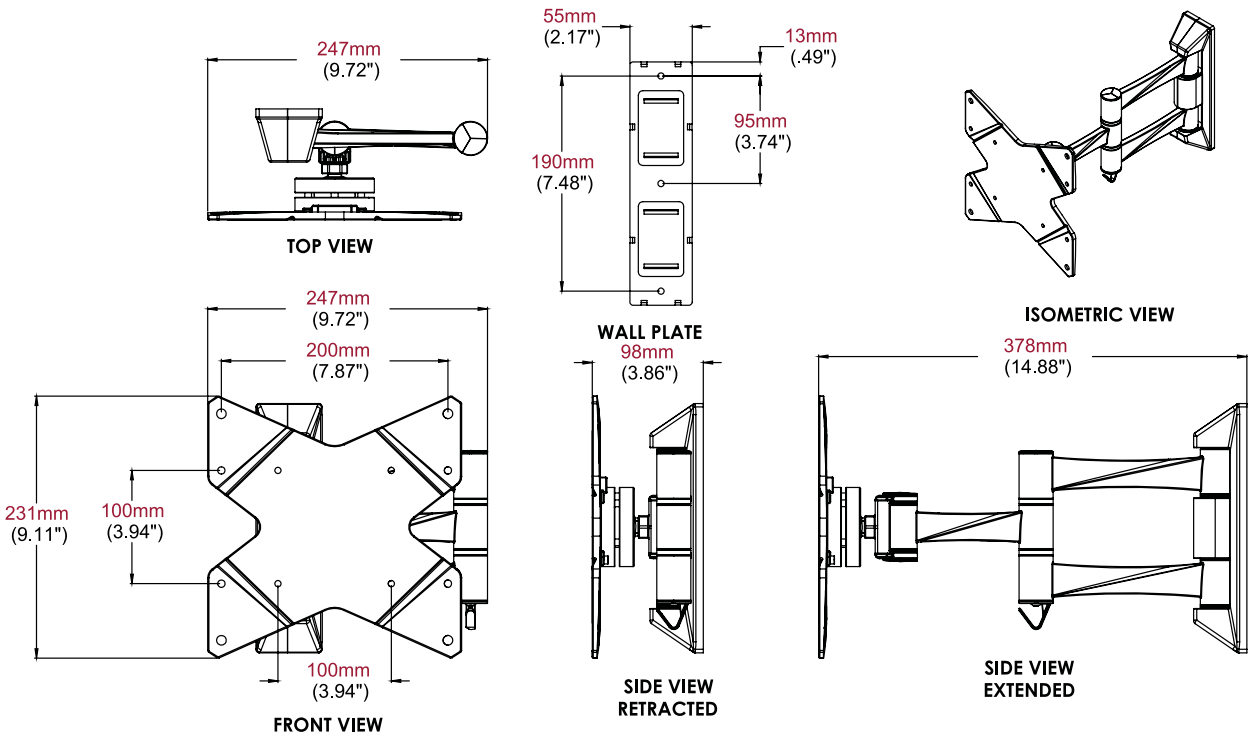

TRWV250/BK

tru•vue™

Medium Articulating Wall Mount

For 15" to 32" LCD Displays

It's easy to get the best viewing options by pulling out the display from the wall, positioning it in almost any direction, even turning it around corners and then smoothly returning it to the wall when finished. With cable management, cords and cables and never in the way.

FEATURES

- Fits 15" to 32" LCD TVs with VESA® 75, 100, 200x100 and 200x200mm mounting patterns
- Extends, turns and tilts with a full range of motion for the ideal viewing position
- Simple hook-on design for quick and easy installation
- Includes all necessary wall mounting and TV attachment hardware
- Smooth matt black finish for a discreet and unobtrusive appearance
- 5-year warranty

Display size: 15-32"

Max load: 15kg (33lbs)

Part No.	For Screen Sizes	Product Description	Retail barcode	Outer carton qty	Outer carton barcode
TRWV250/BK	15-32"	Articulating Wall Mount	735029276890	5pcs	10735029276897