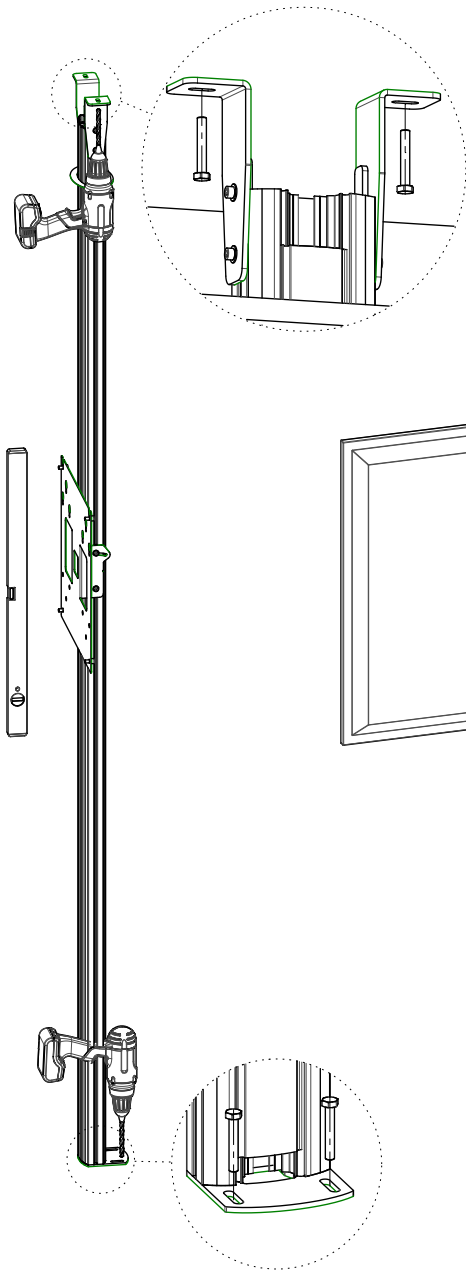

MOUNTING INSTRUCTIONS

063.8850-144 Floor-Ceiling stand (light series) incl. bracket

MOUNTING INSTRUCTIONS

063.8850-144 Floor-Ceiling stand (light series) incl. bracket

MOUNTING INSTRUCTIONS

063.8850-144 Floor-Ceiling stand (light series) incl. bracket

01

02

03

MOUNTING INSTRUCTIONS

063.8850-144 Floor-Ceiling stand (light series) incl. bracket

04

05

MOUNTING INSTRUCTIONS

063.8850-144 Floor-Ceiling stand (light series) incl. bracket

06

07

08

CONTACT

SMARTSELECTOR

Find your solution fast and easy with the mobile SmartSelector. Scan the QR code and find your solutions within 3 steps with the mobile SmartSelector