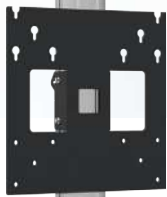

MOUNTING INSTRUCTIONS

063.8850-144 Floor-Ceiling stand (light series) incl. bracket

MOUNTING INSTRUCTIONS

063.8850-144 Floor-Ceiling stand (light series) incl. bracket

MOUNTING INSTRUCTIONS

063.8850-144 Floor-Ceiling stand (light series) incl. bracket

01

02

03

MOUNTING INSTRUCTIONS

063.8850-144 Floor-Ceiling stand (light series) incl. bracket

04

05

MOUNTING INSTRUCTIONS