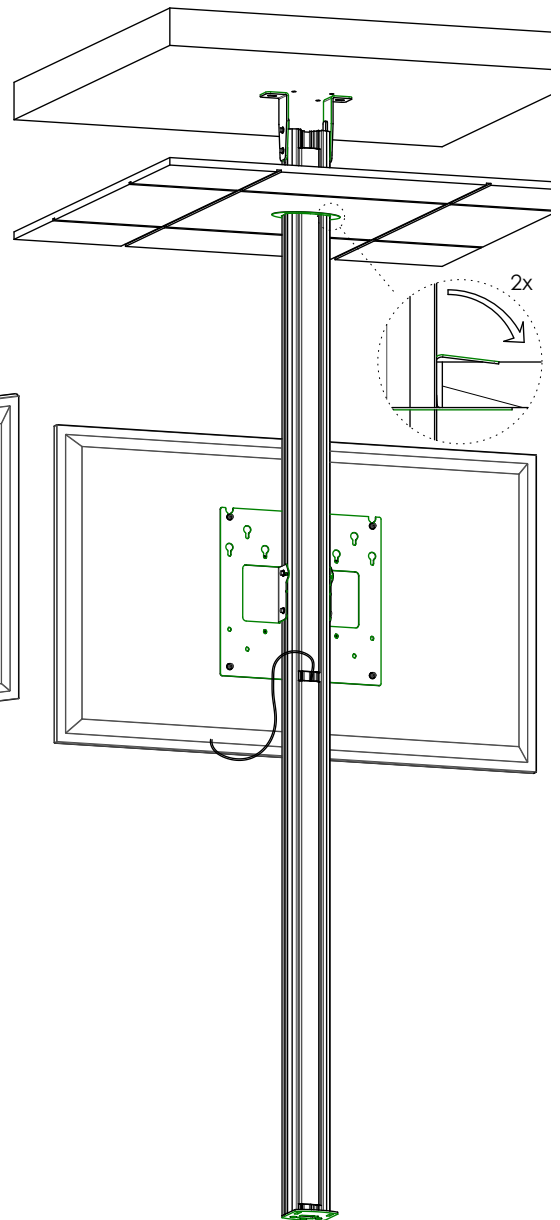

MOUNTING INSTRUCTIONS

063.8850-144 Floor-Ceiling stand (light series) incl. bracket

MOUNTING INSTRUCTIONS

063.8850-144 Floor-Ceiling stand (light series) incl. bracket

MOUNTING INSTRUCTIONS

063.8850-144 Floor-Ceiling stand (light series) incl. bracket

01

02

03

MOUNTING INSTRUCTIONS

063.8850-144 Floor-Ceiling stand (light series) incl. bracket

04

05

MOUNTING INSTRUCTIONS

063.8850-144 Floor-Ceiling stand (light series) incl. bracket

06

07

08

CONTACT

SMARTSELECTOR

Find your solution fast and easy with the mobile SmartSelector. Scan the QR code and find your solutions within 3 steps with the mobile SmartSelector