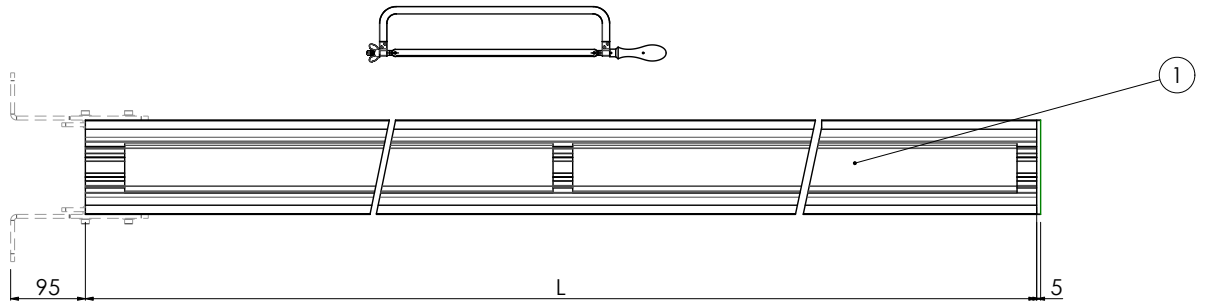

MOUNTING INSTRUCTIONS

063.8850-144 Floor-Ceiling stand (light series) incl. bracket

01