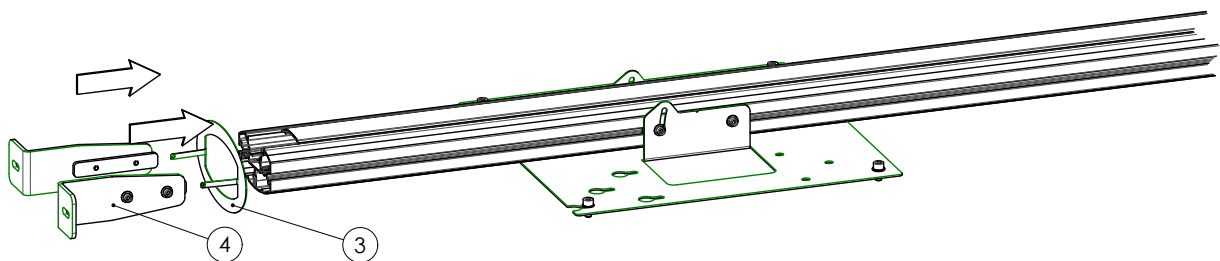

MOUNTING INSTRUCTIONS

063.8850-144 Floor-Ceiling stand (light series) incl. bracket

MOUNTING INSTRUCTIONS

063.8850-144 Floor-Ceiling stand (light series) incl. bracket

MOUNTING INSTRUCTIONS

063.8850-144 Floor-Ceiling stand (light series) incl. bracket

01

02

03

MOUNTING INSTRUCTIONS

063.8850-144 Floor-Ceiling stand (light series) incl. bracket

04

05

MOUNTING INSTRUCTIONS