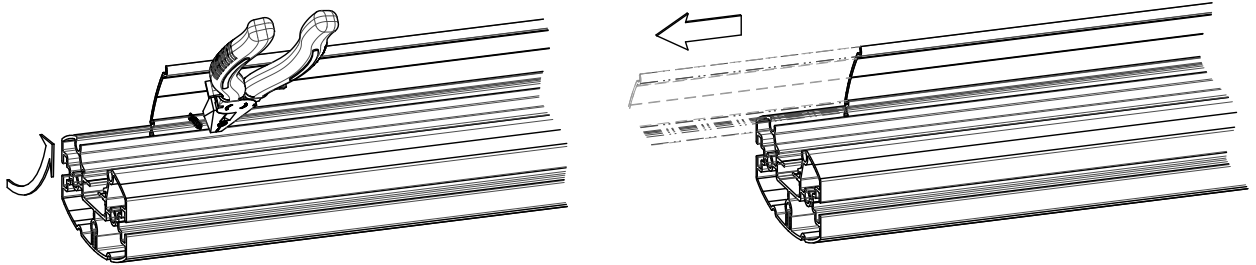

MOUNTING INSTRUCTIONS

063.8850-144 Floor-Ceiling stand (light series) incl. bracket

01

02

03