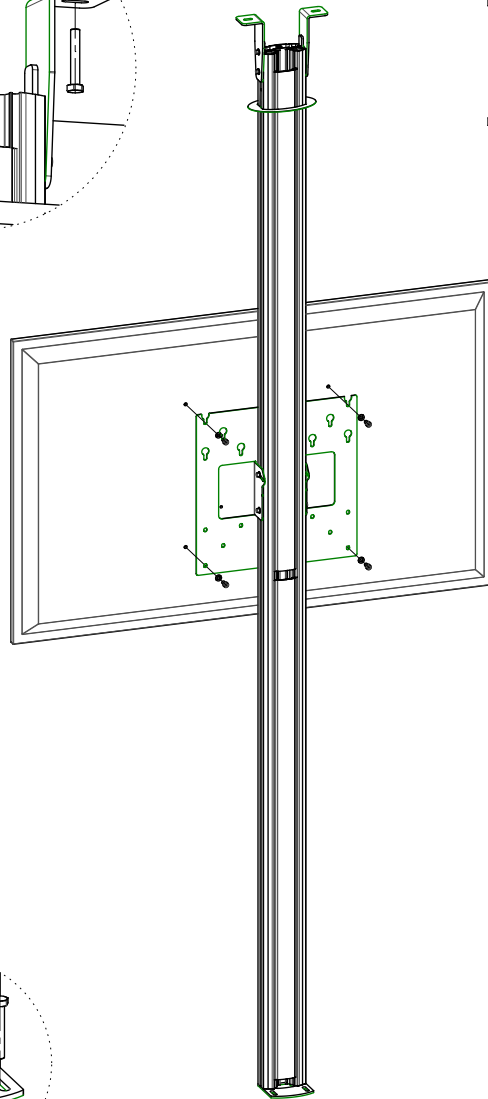

MOUNTING INSTRUCTIONS

063.8850-144 Floor-Ceiling stand (light series) incl. bracket

MOUNTING INSTRUCTIONS

063.8850-144 Floor-Ceiling stand (light series) incl. bracket

MOUNTING INSTRUCTIONS

063.8850-144 Floor-Ceiling stand (light series) incl. bracket

01

02

03

MOUNTING INSTRUCTIONS

063.8850-144 Floor-Ceiling stand (light series) incl. bracket

04

05

MOUNTING INSTRUCTIONS

063.8850-144 Floor-Ceiling stand (light series) incl. bracket

06

07

08

CONTACT

SMARTSELECTOR

Find your solution fast and easy with the mobile SmartSelector. Scan the QR code and find your solutions within 3 steps with the mobile SmartSelector