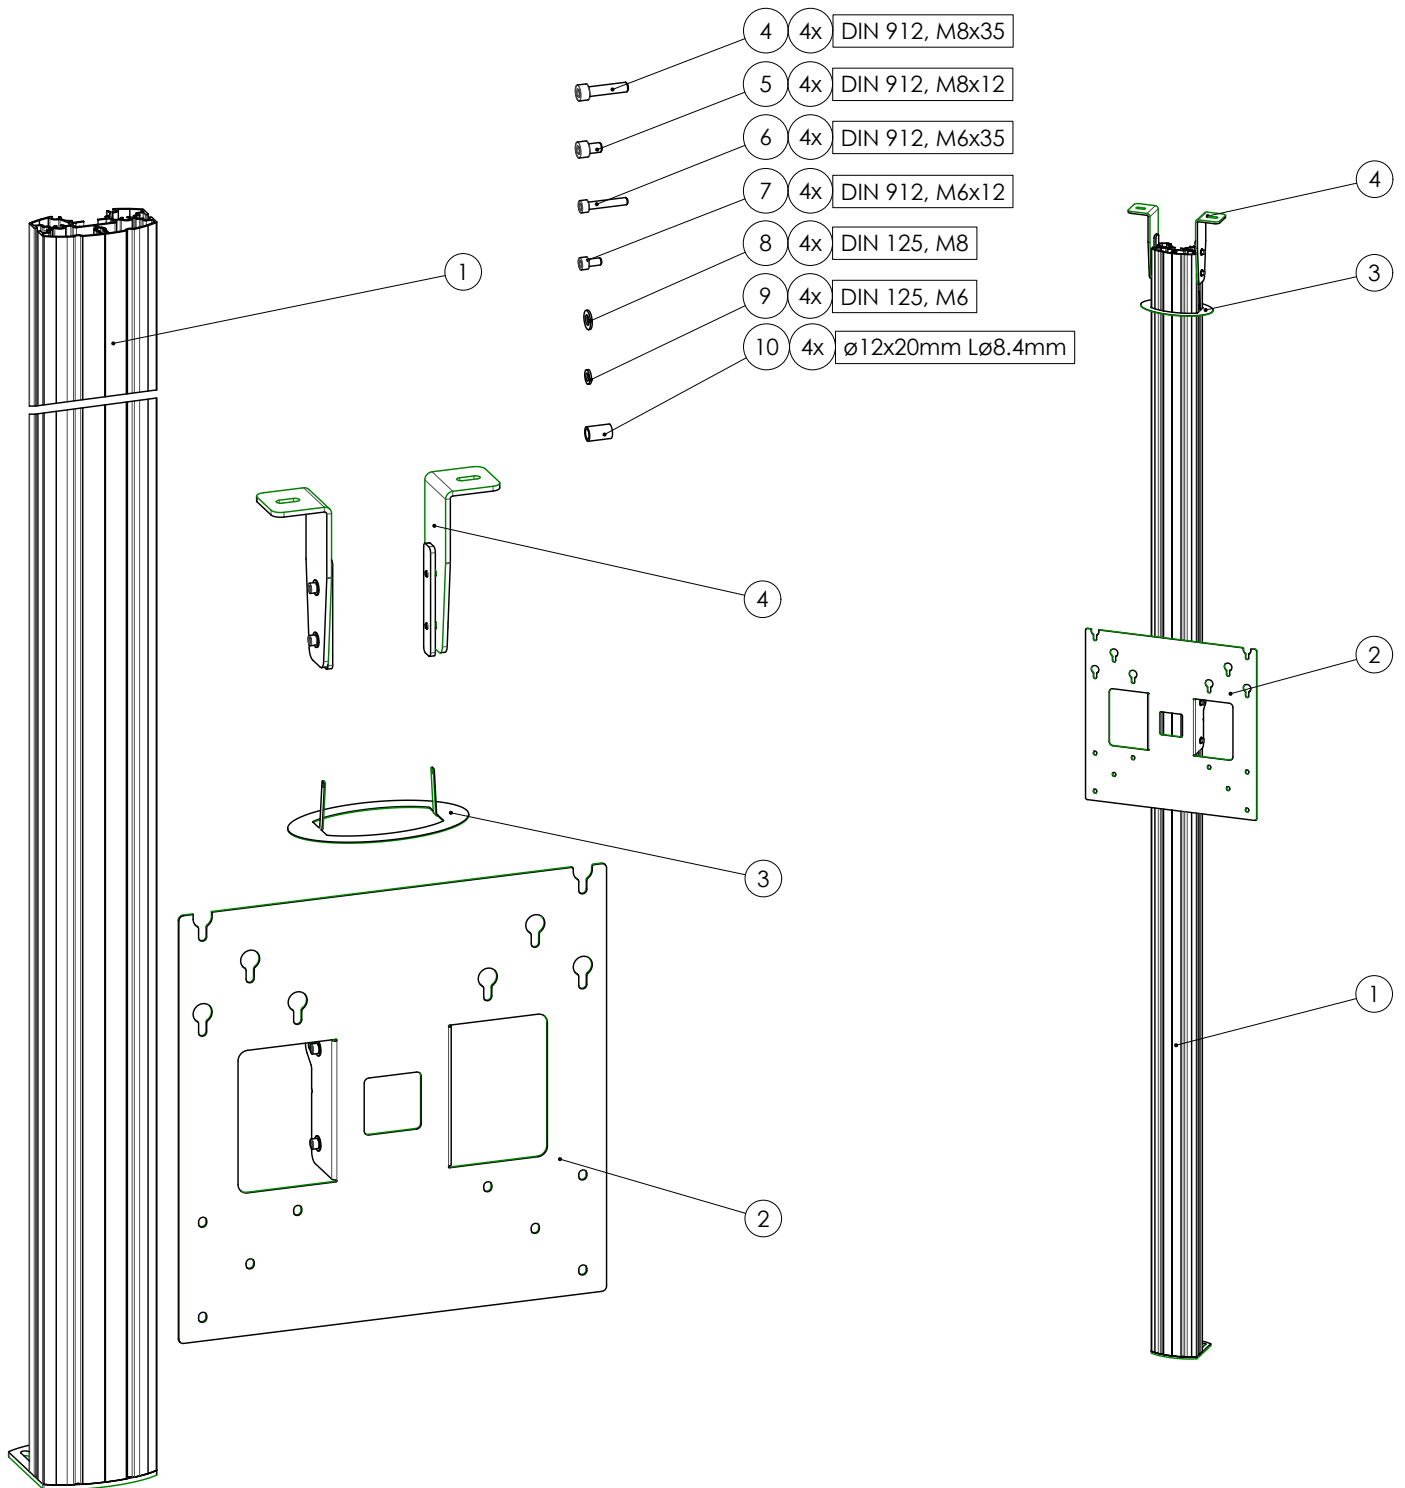

MOUNTING INSTRUCTIONS

063.8850-144 Floor-Ceiling stand (light series) incl. bracket

MOUNTING INSTRUCTIONS

063.8850-144 Floor-Ceiling stand (light series) incl. bracket

MOUNTING INSTRUCTIONS

063.8850-144 Floor-Ceiling stand (light series) incl. bracket

01

02

03

MOUNTING INSTRUCTIONS

063.8850-144 Floor-Ceiling stand (light series) incl. bracket

04

05

MOUNTING INSTRUCTIONS

063.8850-144 Floor-Ceiling stand (light series) incl. bracket

06

07

08

CONTACT

SMARTSELECTOR

Find your solution fast and easy with the mobile SmartSelector. Scan the QR code and find your solutions within 3 steps with the mobile SmartSelector