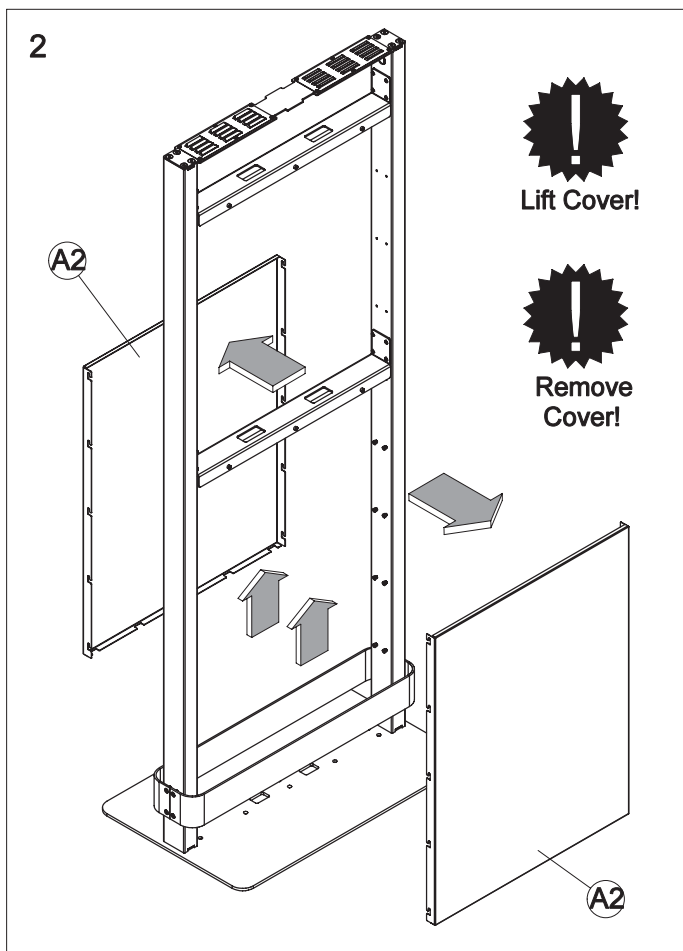

Single Totem