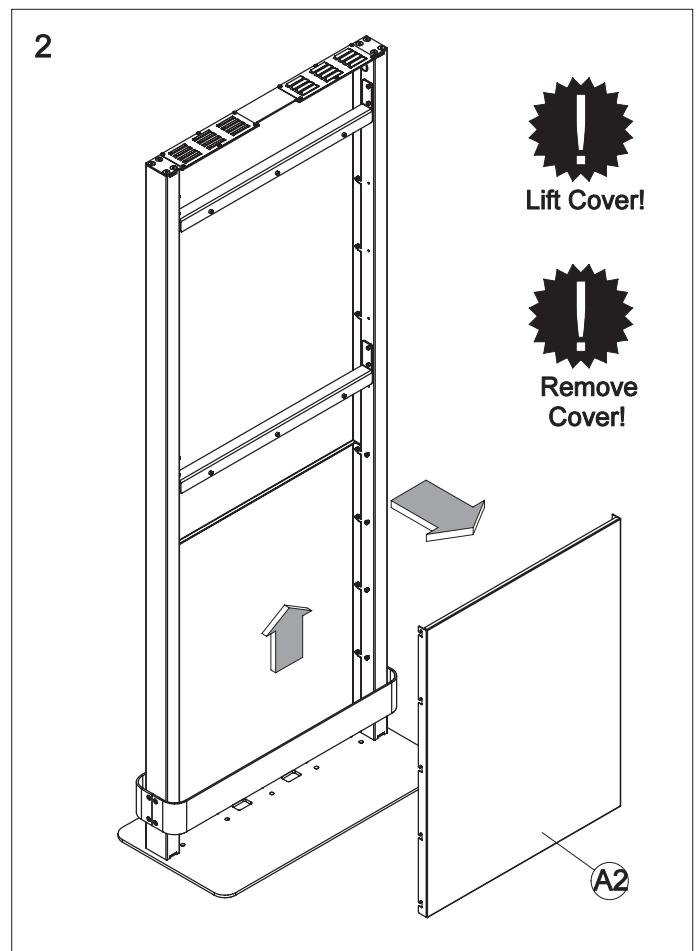

Single Totem