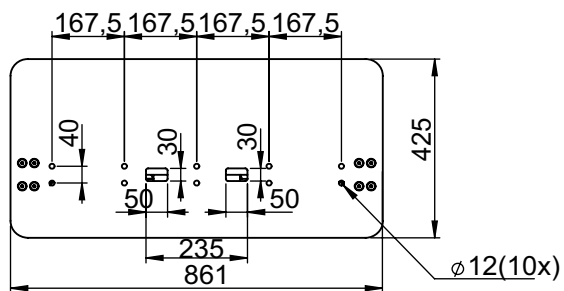

Technical drawing (mm)

IN041005 & IN041006 / SMS Media Cabinet Totem Single 55

Technical drawing (mm)

IN041105 & IN041106 SMS Media Cabinet Totem Double 55