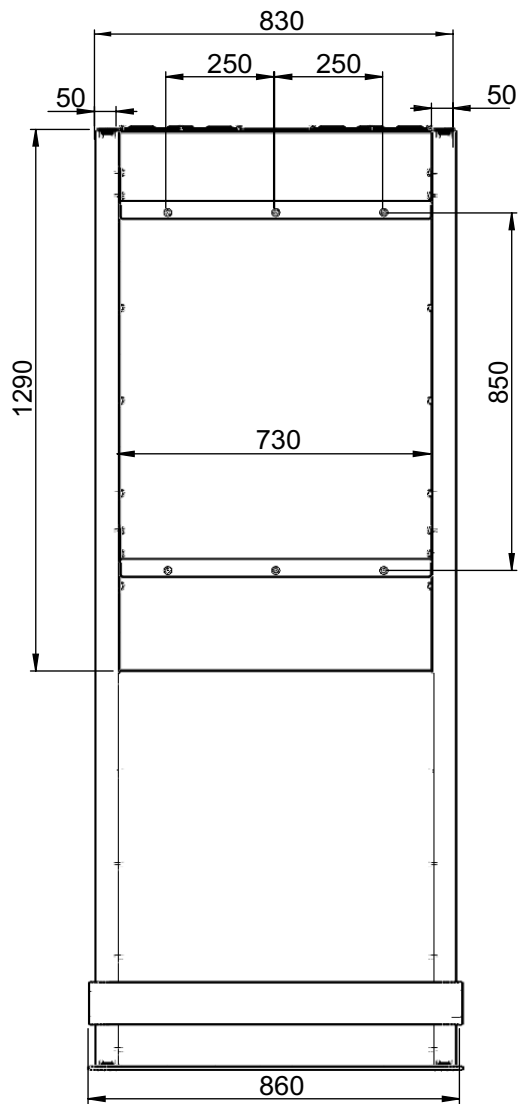

Technical drawing (mm)

IN041005 & IN041006 / SMS Media Cabinet Totem Single 55

Technical drawing (mm)

IN041105 & IN041106 SMS Media Cabinet Totem Double 55