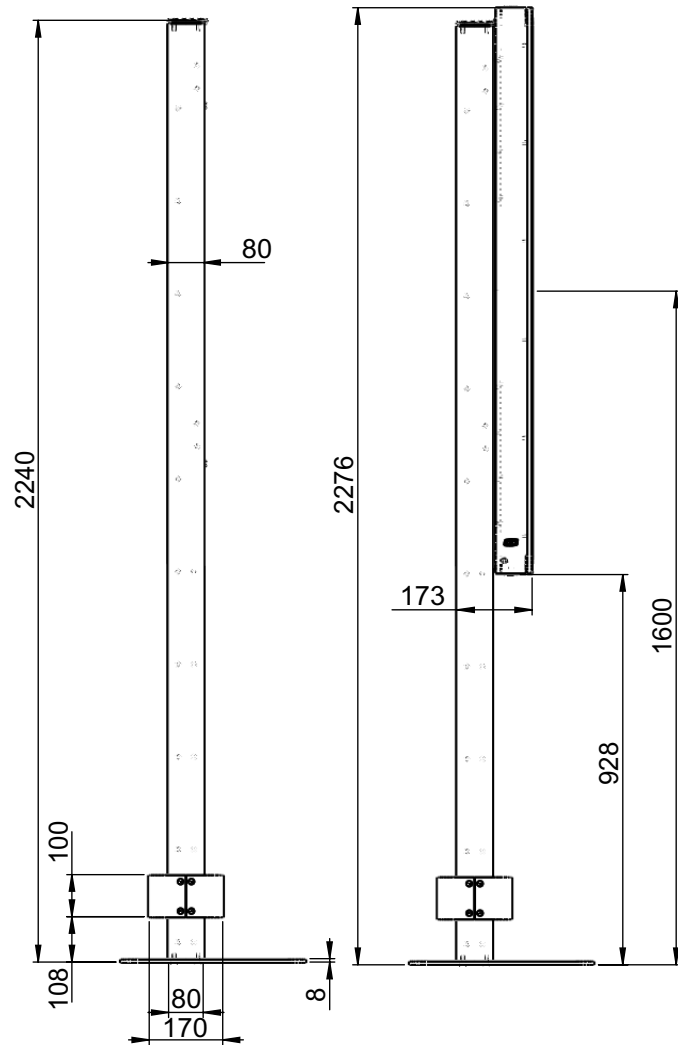

Technical drawing (mm)

IN041005 & IN041006 / SMS Media Cabinet Totem Single 55

Technical drawing (mm)

IN041105 & IN041106 SMS Media Cabinet Totem Double 55