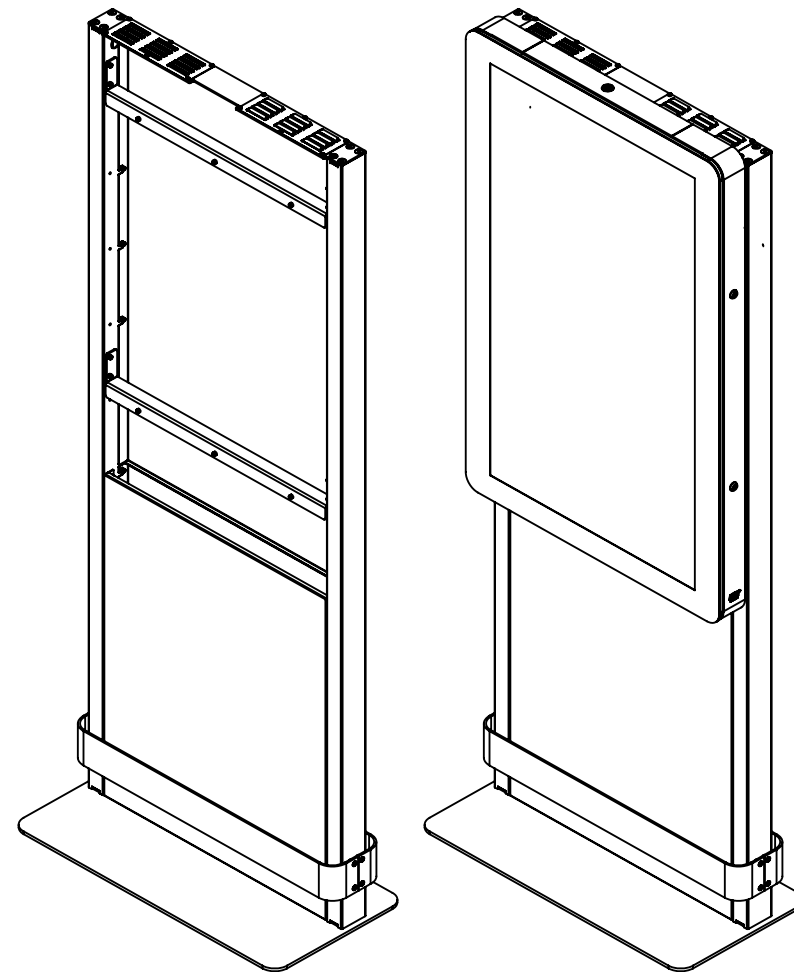

Technical drawing (mm)

IN041005 & IN041006 / SMS Media Cabinet Totem Single 55

Technical drawing (mm)

IN041105 & IN041106 SMS Media Cabinet Totem Double 55