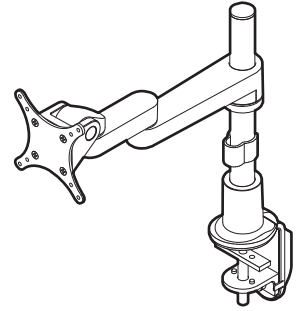

PFD 8523
Installation Instructions

<p>1</p>	<p>2</p>	<p>3</p>
<p>4</p>	<p>5</p>	<p>6</p>
<p>7</p>	<p>8</p>	<p style="text-align: center;">  www.vogels.com </p>

PFD 8523 Parts List

ITEM	DESCRIPTION / PART NO.	QUANTITY
A	3/32" Allen Wrench 700146	1
		
B	Monitor Tilter 405397	1
		
C	75/100mm VESA® Adapter Plate 1 105587	1
		
D	10-32 x 3/8" Phillips Flat Head Screw 1 702281 (4-pack)	1
		
E	M4 x 12mm Phillips Pan Head Screw 1 702096 (4-pack)	1
		

ITEM	DESCRIPTION / PART NO.	QUANTITY
F	Dog Washer 105189	1
		
G	10-32 x 3/8" FPhMS w/Lock Patch 1 705198	1
		
H	7/32" Allen Wrench 701127	1
		
I	Cable Clip 104533	1
		

FLEXmount™ Installation Instructions

* Hardware not included.

Grommet Hole

Side Bolt

- 1
- 2

* Hardware not included.

FLEXmount™ Parts List

ITEM	DESCRIPTION / PART NO.	QUANTITY
A	 Mount Cup 406715	1
B	 Mount Cup Rubber Sole 105553	1
C	 Cable Management 105538	1
D	 Large "L" Bracket 701117	1
E	 Small "L" Bracket 701116	1
F	 Rectangular Spacer 701544	1

ITEM	DESCRIPTION / PART NO.	QUANTITY
G	 3/8-16 x 1" Flat Socket Cap Screw 701124	1
H	 3/8-16 x 7/8" Flat Socket Cap Screw 701799	1
I	 3/8-16 Nylon Stop Nut 701418	1
J	 3/8-16 x 7/8" Button Socket Cap Screw 701122	1
K	 3/8-16 x 2-1/2" Hex Head Bolt 700268	1
L	 1/2-13 x 3" Socket Set Screw 701126	1